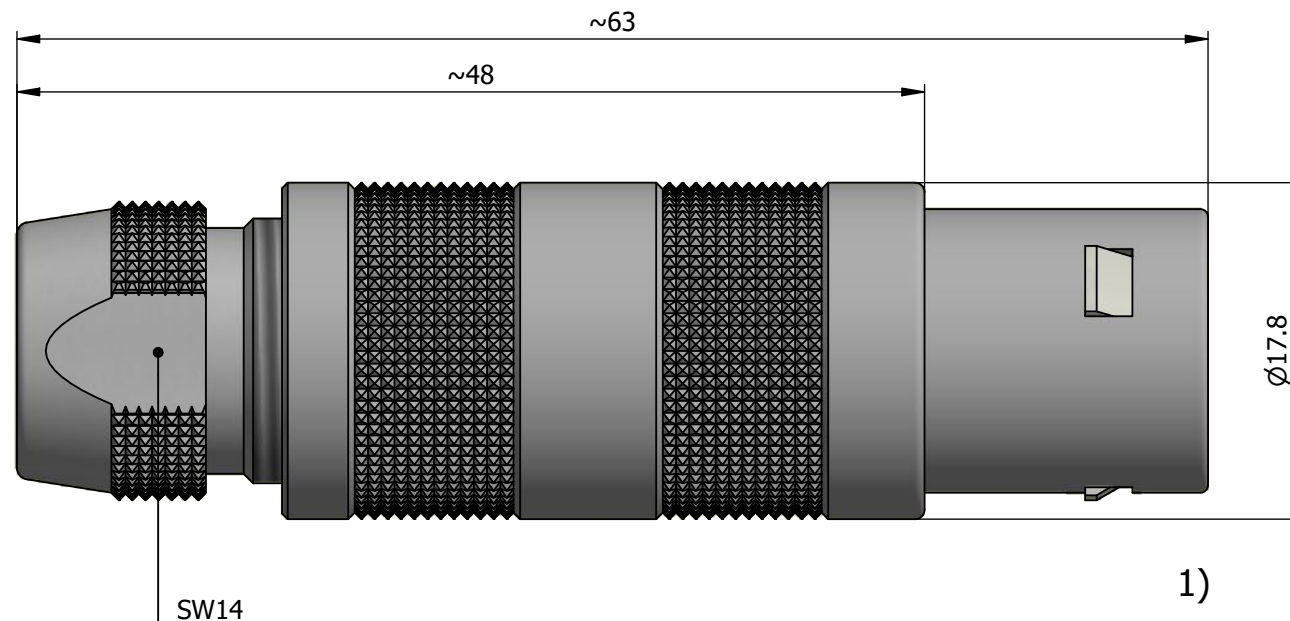

All dimensions are in millimeters (mm)

Alignment Key
Front View

Insert Configuration
Rear View

Note:

1) This picture is generic and for illustrative purposes only, and may show different keying, materials, colour, finish, and contact configuration. Minor shape or feature variations to actual item may be present.

All additional information are documented on the datasheet (See below link or QR Code)
www.lemo.com/pdf/FFA.3S.308.CLAC11.pdf

Model	Series	Insert Config.	Housing	Insulator	Contact	Collet Type	Cable Ø	Variant
FFA	3S	308	CLAC	11				