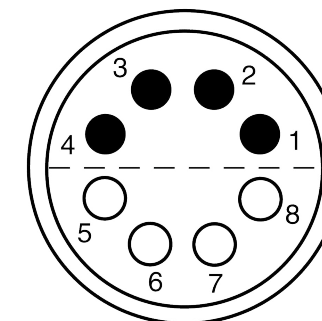

All dimensions are in millimeters (mm)

Alignment Key
Front View

Insert Configuration
Rear View

Note:

1) This picture is generic and for illustrative purposes only, and may show different keying, materials, colour, finish, and contact configuration. Minor shape or feature variations to actual item may be present.

All additional information are documented on the datasheet (See below link or QR Code)
www.lemo.com/pdf/FFA.3S.308.CLAC11.pdf

Model	Series	Insert Config.	Housing	Insulator	Contact	Collet Type	Cable Ø	Variant
FFA	3S	308	CLAC	11				