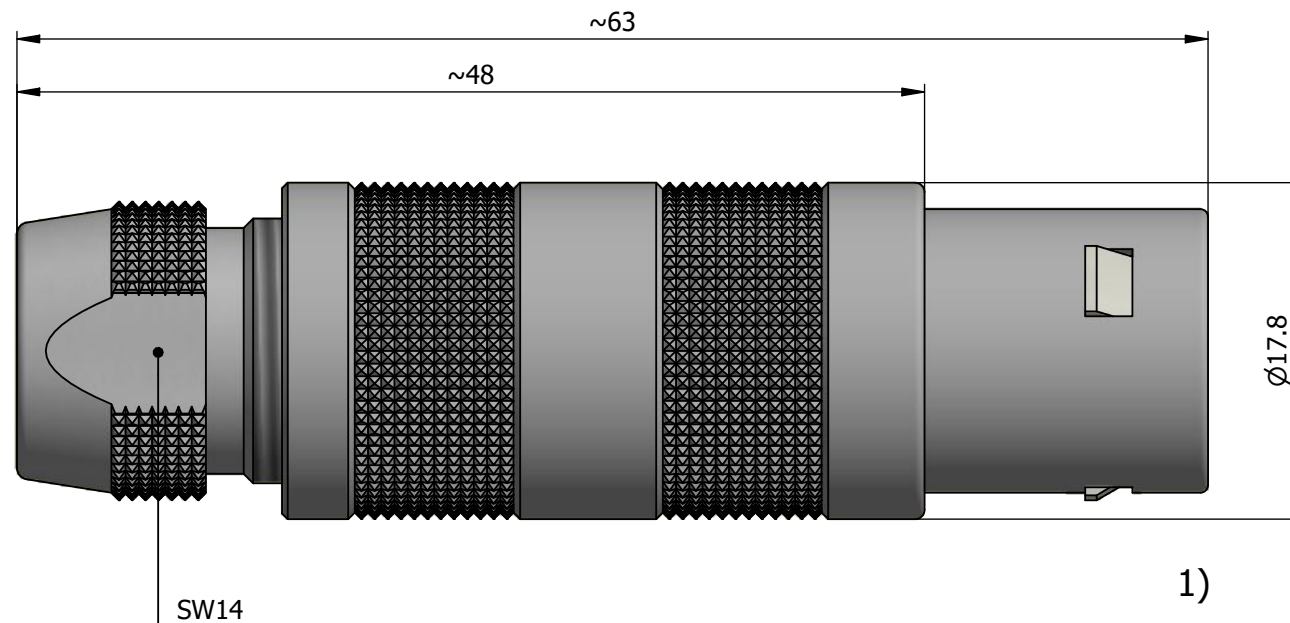

All dimensions are in millimeters (mm)

Alignment Key  
Front View

Insert Configuration  
Rear View

**Note:**

1) This picture is generic and for illustrative purposes only, and may show different keying, materials, colour, finish, and contact configuration. Minor shape or feature variations to actual item may be present.

All additional information are documented on the datasheet (See below link or QR Code)  
[www.lemo.com/pdf/FFA.3S.308.CLAC42.pdf](http://www.lemo.com/pdf/FFA.3S.308.CLAC42.pdf)

Model	Series	Insert Config.	Housing	Insulator	Contact	Collet Type	Cable Ø	Variant
FFA	3S	308						CLAC42

Datasheet

**Straight plug, cable collet**

Series 3S

**LEMO**  
 LEMO SA  
 Chemin des Champs-Courbes 28  
 1024 Ecublens - SWITZERLAND

Tel. (+41 21) 695 16 00  
 email : info@lemo.com  
 www.lemo.com

CD

Drawn	08.06.2022	MARI / MARI
Checked	08.06.2022	OBAR
Modified	00	08.06.2022 / MARI
DO NOT SCALE DRAWING		