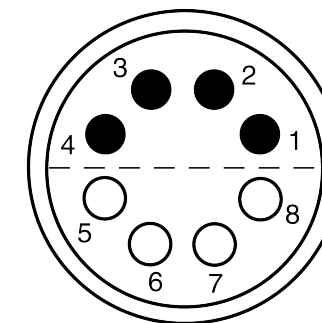

All dimensions are in millimeters (mm)

Alignment Key  
Front View

Insert Configuration  
Rear View

**Note:**

1) This picture is generic and for illustrative purposes only, and may show different keying, materials, colour, finish, and contact configuration. Minor shape or feature variations to actual item may be present.

All additional information are documented on the datasheet (See below link or QR Code)  
[www.lemo.com/pdf/FFA.3S.308.CLAC42.pdf](http://www.lemo.com/pdf/FFA.3S.308.CLAC42.pdf)

Model	Series	Insert Config.	Housing	Insulator	Contact	Collet Type	Cable Ø	Variant
FFA	3S	308						CLAC42

Datasheet

**Straight plug, cable collet**

Series 3S

**LEMO**  
 LEMO SA  
 Chemin des Champs-Courbes 28  
 1024 Ecublens - SWITZERLAND

Tel. (+41 21) 695 16 00  
 email : info@lemo.com  
 www.lemo.com

CD

Drawn	08.06.2022	MARI / MARI
Checked	08.06.2022	OBAR
Modified	00	08.06.2022 / MARI
DO NOT SCALE DRAWING		