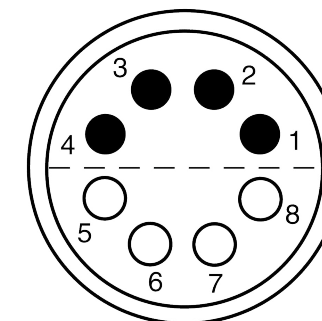

All dimensions are in millimeters (mm)

Alignment Key
Front View

Insert Configuration
Rear View

Note:

1) This picture is generic and for illustrative purposes only, and may show different keying, materials, colour, finish, and contact configuration. Minor shape or feature variations to actual item may be present.

All additional information are documented on the datasheet (See below link or QR Code)
www.lemo.com/pdf/FFA.3S.308.CLAC72.pdf

Model	Series	Insert Config.	Housing	Insulator	Contact	Collet Type	Cable Ø	Variant
FFA	3S	308	CLAC	72				