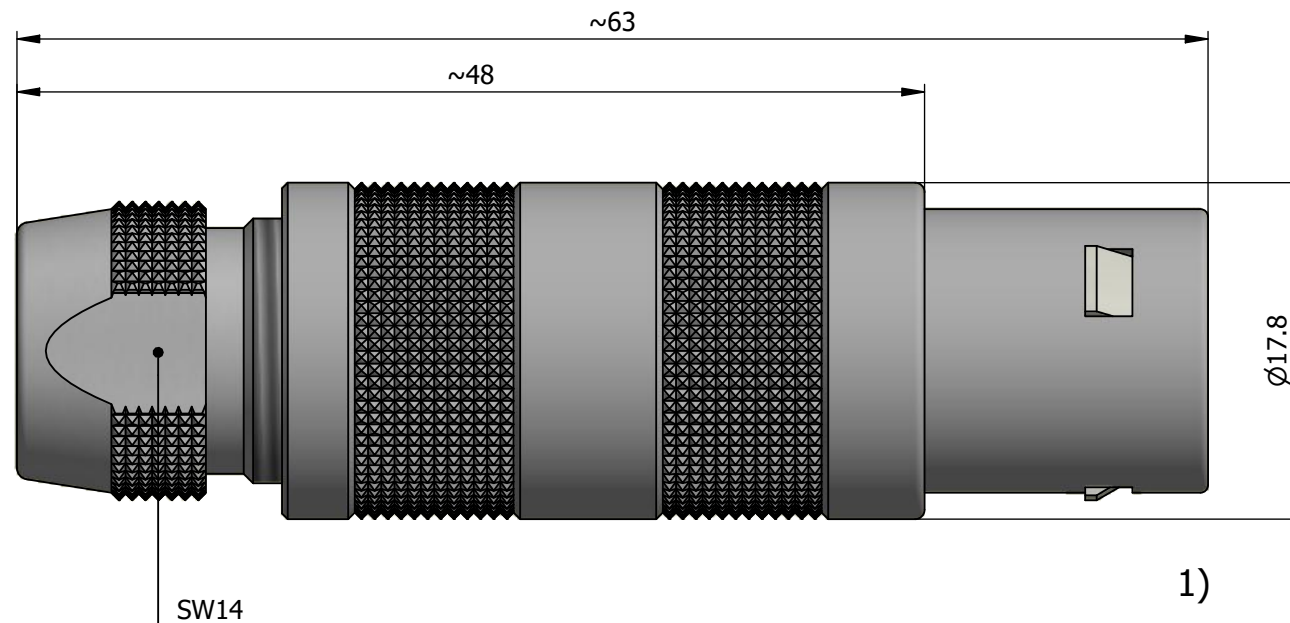

All dimensions are in millimeters (mm)

Alignment Key
Front View

Insert Configuration
Rear View

Note:

1) This picture is generic and for illustrative purposes only, and may show different keying, materials, colour, finish, and contact configuration. Minor shape or feature variations to actual item may be present.

All additional information are documented on the datasheet (See below link or QR Code)
www.lemo.com/pdf/FFA.3S.308.CLAC72.pdf

Model	Series	Insert Config.	Housing	Insulator	Contact	Collet Type	Cable Ø	Variant
FFA	3S	308	CLAC	72				