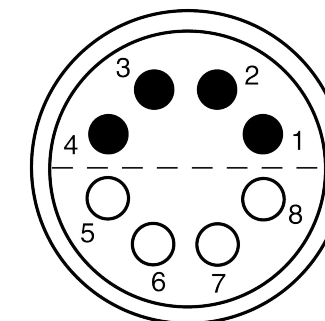

All dimensions are in millimeters (mm)

Alignment Key
Front View

Insert Configuration
Rear View

Note:

1) This picture is generic and for illustrative purposes only, and may show different keying, materials, colour, finish, and contact configuration. Minor shape or feature variations to actual item may be present.

All additional information are documented on the datasheet (See below link or QR Code)
www.lemo.com/pdf/FFA.3S.308.CLAC97.pdf

Model	Series	Insert Config.	Housing	Insulator	Contact	Collet Type	Cable Ø	Variant
FFA	3S	308	CLAC	97				