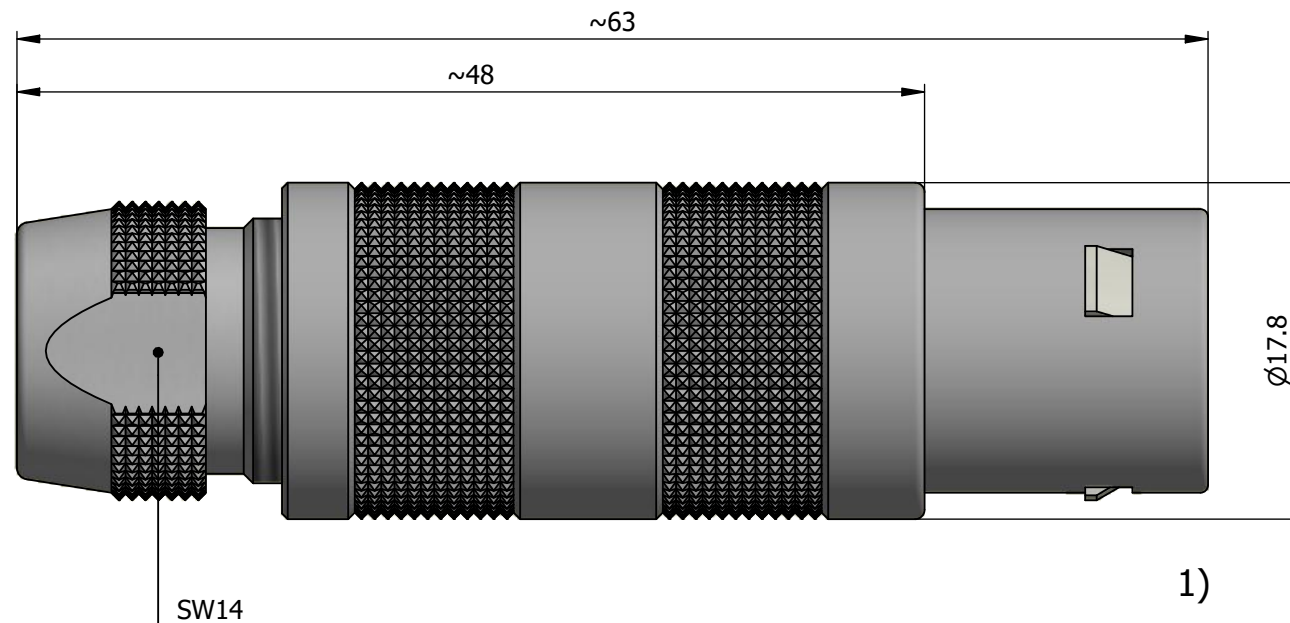

All dimensions are in millimeters (mm)

Alignment Key
Front View

Insert Configuration
Rear View

Note:

1) This picture is generic and for illustrative purposes only, and may show different keying, materials, colour, finish, and contact configuration. Minor shape or feature variations to actual item may be present.

All additional information are documented on the datasheet (See below link or QR Code)
www.lemo.com/pdf/FFA.3S.308.CLAC97.pdf

Model	Series	Insert Config.	Housing	Insulator	Contact	Collet Type	Cable Ø	Variant
FFA	3S	308	CLAC	97				