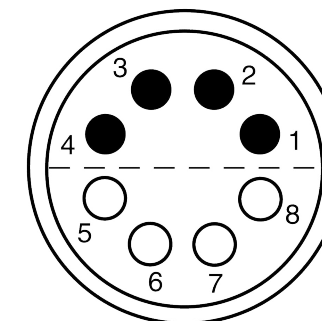

All dimensions are in millimeters (mm)

Alignment Key  
Front View

Insert Configuration  
Rear View

**Note:**

1) This picture is generic and for illustrative purposes only, and may show different keying, materials, colour, finish, and contact configuration. Minor shape or feature variations to actual item may be present.

All additional information are documented on the datasheet (See below link or QR Code)  
[www.lemo.com/pdf/FFA.3S.308.CLAL77.pdf](http://www.lemo.com/pdf/FFA.3S.308.CLAL77.pdf)

Model	Series	Insert Config.	Housing	Insulator	Contact	Collet Type	Cable Ø	Variant
FFA	3S	308	CLAL	77				

Datasheet

**Straight plug, cable collet**  
Series 3S

**LEMO**  
LEMO SA  
Chemin des Champs-Courbes 28  
1024 Ecublens - SWITZERLAND

Tel. (+41 21) 695 16 00  
email : info@lemo.com  
www.lemo.com

CD

Drawn	03.04.2024	MARI / MARI
Checked	03.04.2024	OBAR
Modified	00	03.04.2024 / MARI
DO NOT SCALE DRAWING		