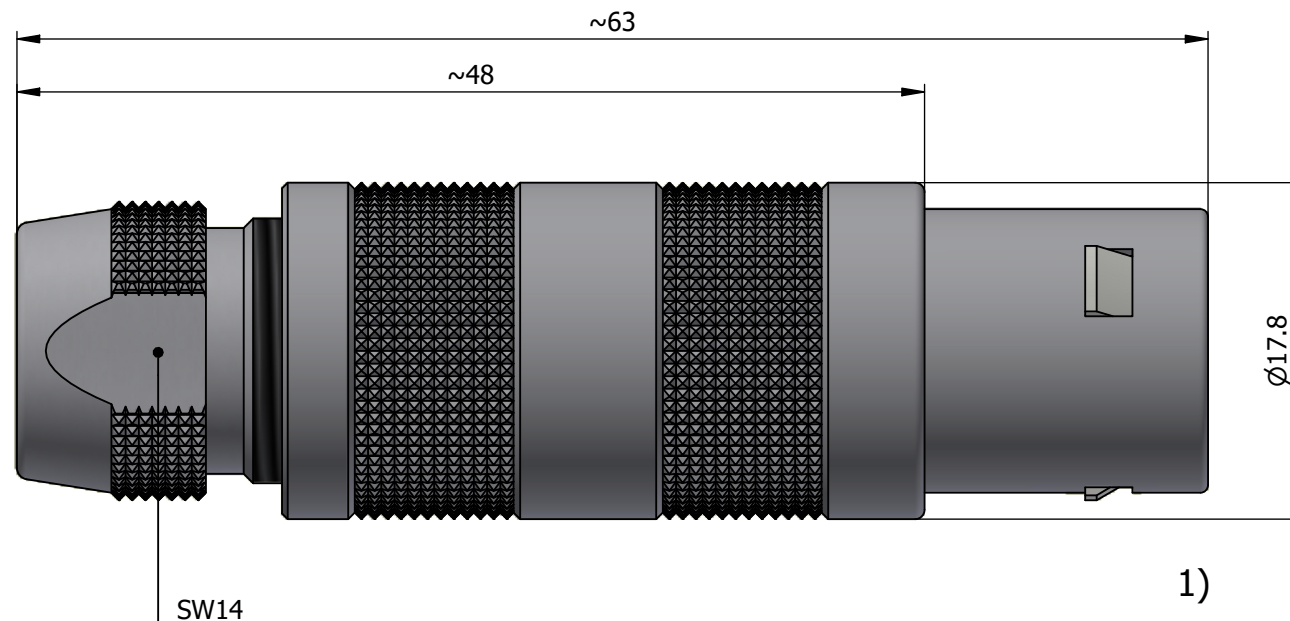

All dimensions are in millimeters (mm)

Alignment Key  
Front View

Insert Configuration  
Rear View

**Note:**

1) This picture is generic and for illustrative purposes only, and may show different keying, materials, colour, finish, and contact configuration. Minor shape or feature variations to actual item may be present.

All additional information are documented on the datasheet (See below link or QR Code)  
[www.lemo.com/pdf/FFA.3S.308.CLAL77.pdf](http://www.lemo.com/pdf/FFA.3S.308.CLAL77.pdf)

Model	Series	Insert Config.	Housing	Insulator	Contact	Collet Type	Cable Ø	Variant
FFA	3S	308	CLAL	77				

Datasheet

**Straight plug, cable collet**  
Series 3S

**LEMO**  
LEMO SA  
Chemin des Champs-Courbes 28  
1024 Ecublens - SWITZERLAND

Tel. (+41 21) 695 16 00  
email : info@lemo.com  
www.lemo.com

CD

Drawn	03.04.2024	MARI / MARI
Checked	03.04.2024	OBAR
Modified	00	03.04.2024 / MARI
DO NOT SCALE DRAWING		