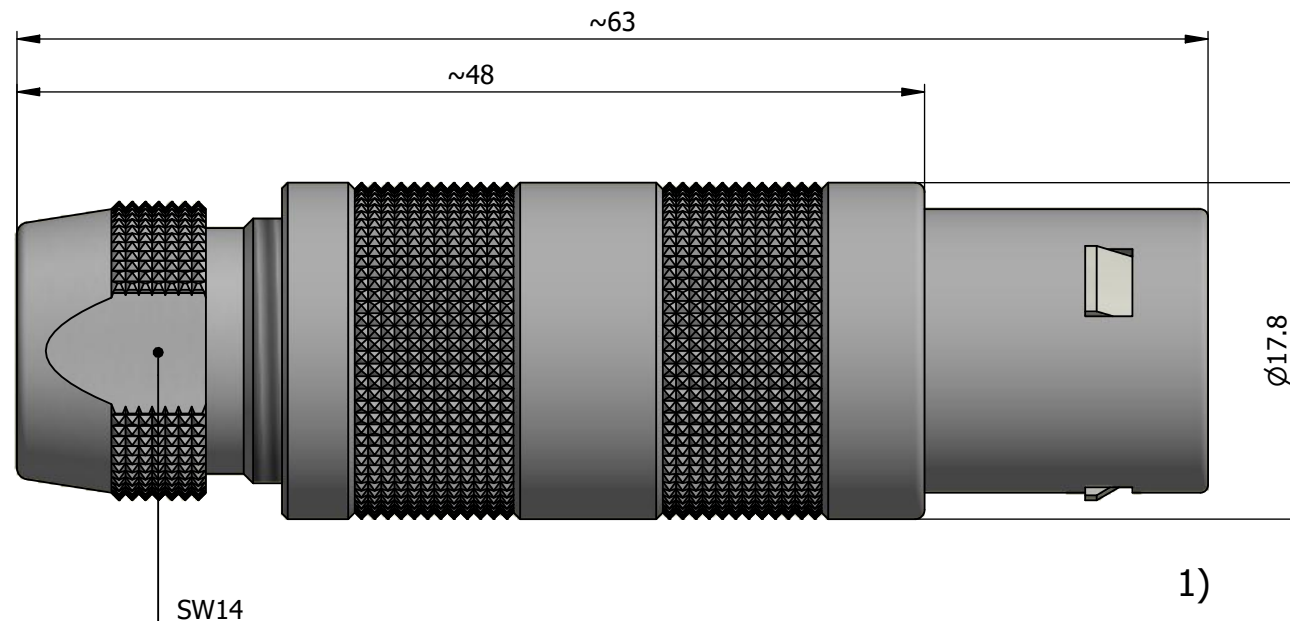

All dimensions are in millimeters (mm)

Alignment Key
Front View

Insert Configuration
Rear View

Note:

1) This picture is generic and for illustrative purposes only, and may show different keying, materials, colour, finish, and contact configuration. Minor shape or feature variations to actual item may be present.

All additional information are documented on the datasheet (See below link or QR Code)
www.lemo.com/pdf/FFA.3S.310.CLAC72.pdf

Model	Series	Insert Config.	Housing	Insulator	Contact	Collet Type	Cable Ø	Variant
FFA	3S	310						CLAC72