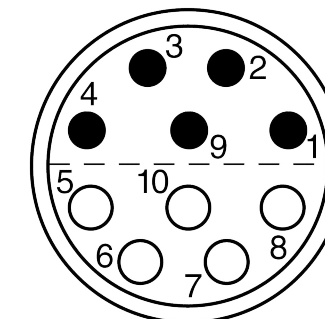

All dimensions are in millimeters (mm)

Alignment Key
Front View

Insert Configuration
Rear View

Note:

1) This picture is generic and for illustrative purposes only, and may show different keying, materials, colour, finish, and contact configuration. Minor shape or feature variations to actual item may be present.

All additional information are documented on the datasheet (See below link or QR Code)
www.lemo.com/pdf/FFA.3S.310.CLAC72.pdf

Model	Series	Insert Config.	Housing	Insulator	Contact	Collet Type	Cable Ø	Variant
FFA	3S	310						CLAC72