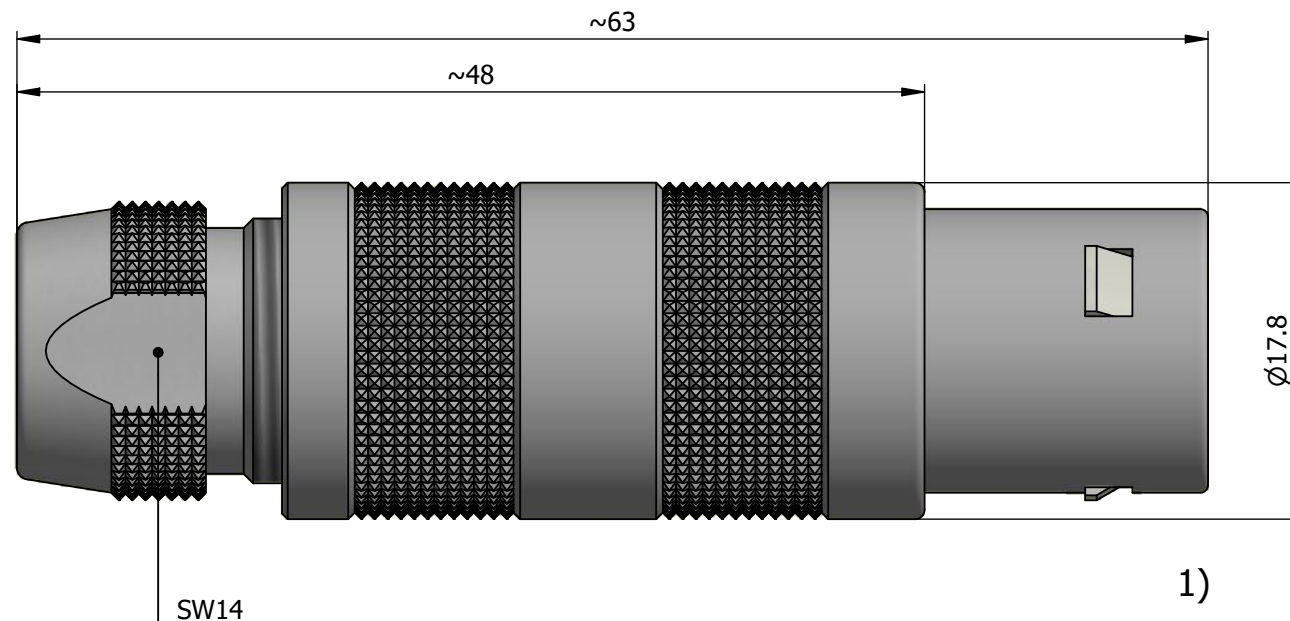

All dimensions are in millimeters (mm)

Alignment Key
Front View

Insert Configuration
Rear View

Note:

1) This picture is generic and for illustrative purposes only, and may show different keying, materials, colour, finish, and contact configuration. Minor shape or feature variations to actual item may be present.

All additional information are documented on the datasheet (See below link or QR Code)
www.lemo.com/pdf/FFA.3S.310.CLAC87.pdf

Model	Series	Insert Config.	Housing	Insulator	Contact	Collet Type	Cable Ø	Variant
FFA	3S	310						CLAC87