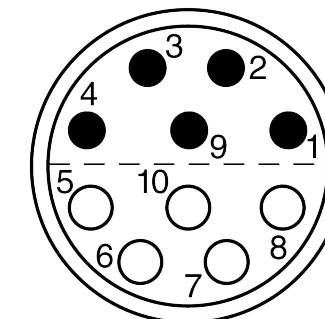

All dimensions are in millimeters (mm)

Alignment Key
Front View

Insert Configuration
Rear View

Note:

1) This picture is generic and for illustrative purposes only, and may show different keying, materials, colour, finish, and contact configuration. Minor shape or feature variations to actual item may be present.

All additional information are documented on the datasheet (See below link or QR Code)
www.lemo.com/pdf/FFA.3S.310.CLAC87.pdf

Model	Series	Insert Config.	Housing	Insulator	Contact	Collet Type	Cable Ø	Variant
FFA	3S	310						CLAC87