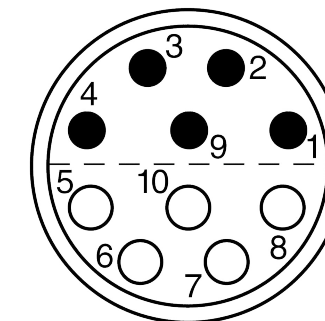

All dimensions are in millimeters (mm)

Alignment Key  
Front View

Insert Configuration  
Rear View

**Note:**

1) This picture is generic and for illustrative purposes only, and may show different keying, materials, colour, finish, and contact configuration. Minor shape or feature variations to actual item may be present.

All additional information are documented on the datasheet (See below link or QR Code)  
[www.lemo.com/pdf/FFA.3S.310.CLAC97.pdf](http://www.lemo.com/pdf/FFA.3S.310.CLAC97.pdf)

Model	Series	Insert Config.	Housing	Insulator	Contact	Collet Type	Cable Ø	Variant
FFA	3S	310						CLAC97