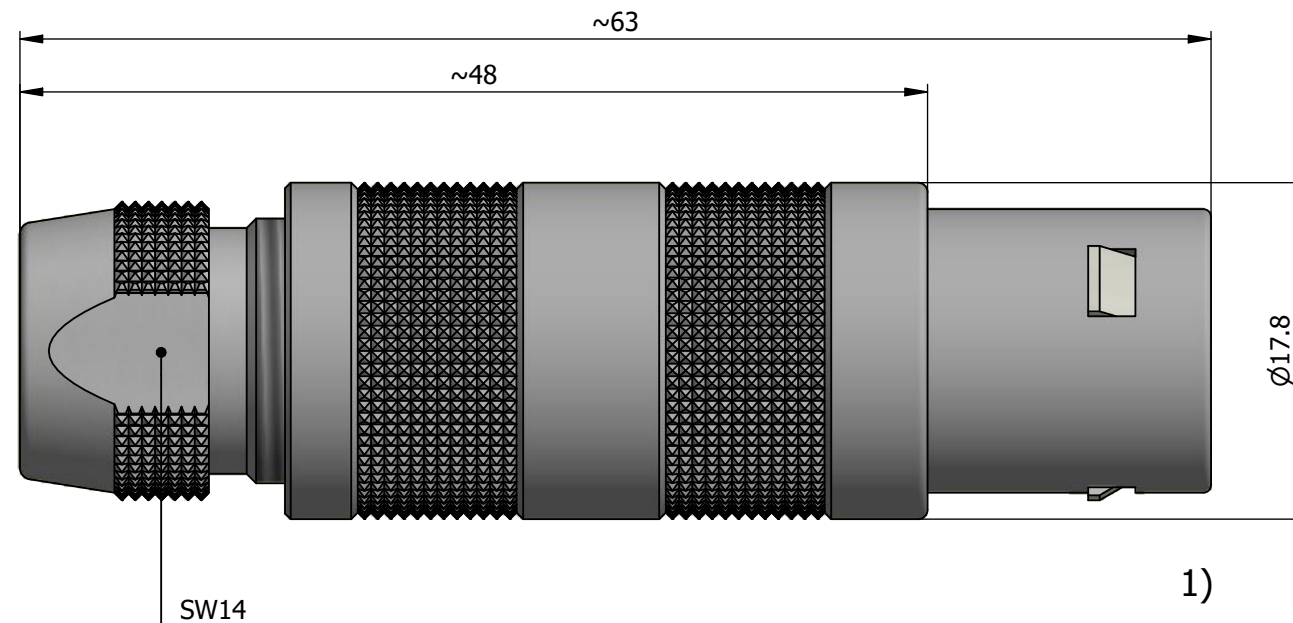

All dimensions are in millimeters (mm)

Alignment Key  
Front View

Insert Configuration  
Rear View

**Note:**

1) This picture is generic and for illustrative purposes only, and may show different keying, materials, colour, finish, and contact configuration. Minor shape or feature variations to actual item may be present.

All additional information are documented on the datasheet (See below link or QR Code)  
[www.lemo.com/pdf/FFA.3S.310.CLAC97.pdf](http://www.lemo.com/pdf/FFA.3S.310.CLAC97.pdf)

Model	Series	Insert Config.	Housing	Insulator	Contact	Collet Type	Cable Ø	Variant
FFA	3S	310						CLAC97