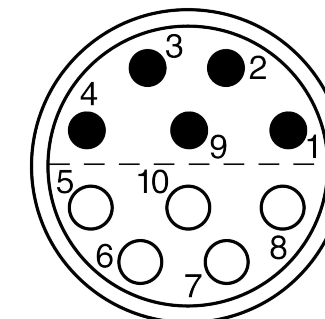

All dimensions are in millimeters (mm)

Alignment Key
Front View

Insert Configuration
Rear View

Note:

1) This picture is generic and for illustrative purposes only, and may show different keying, materials, colour, finish, and contact configuration. Minor shape or feature variations to actual item may be present.

All additional information are documented on the datasheet (See below link or QR Code)
www.lemo.com/pdf/FFA.3S.310.CLAL52.pdf

Model	Series	Insert Config.	Housing	Insulator	Contact	Collet Type	Cable Ø	Variant
FFA	3S	310	CLAL	52				