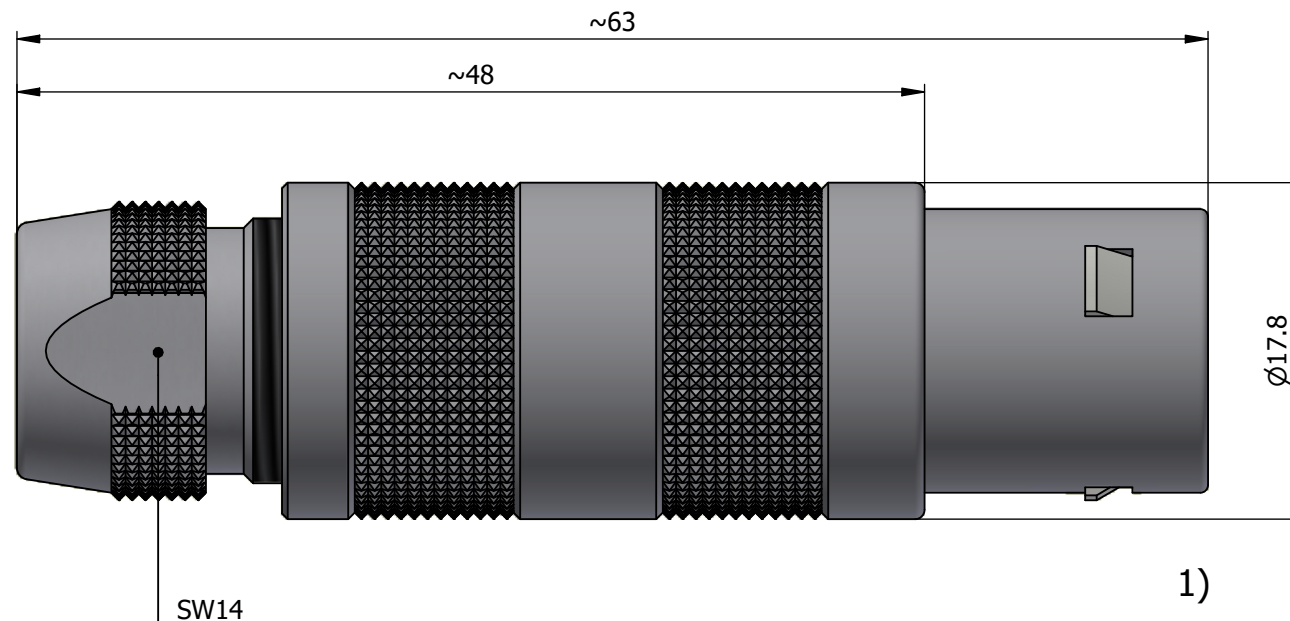

All dimensions are in millimeters (mm)

Alignment Key
Front View

Insert Configuration
Rear View

Note:

1) This picture is generic and for illustrative purposes only, and may show different keying, materials, colour, finish, and contact configuration. Minor shape or feature variations to actual item may be present.

All additional information are documented on the datasheet (See below link or QR Code)
www.lemo.com/pdf/FFA.3S.310.CLAL52.pdf

Model	Series	Insert Config.	Housing	Insulator	Contact	Collet Type	Cable Ø	Variant
FFA	3S	310	CLAL	52				