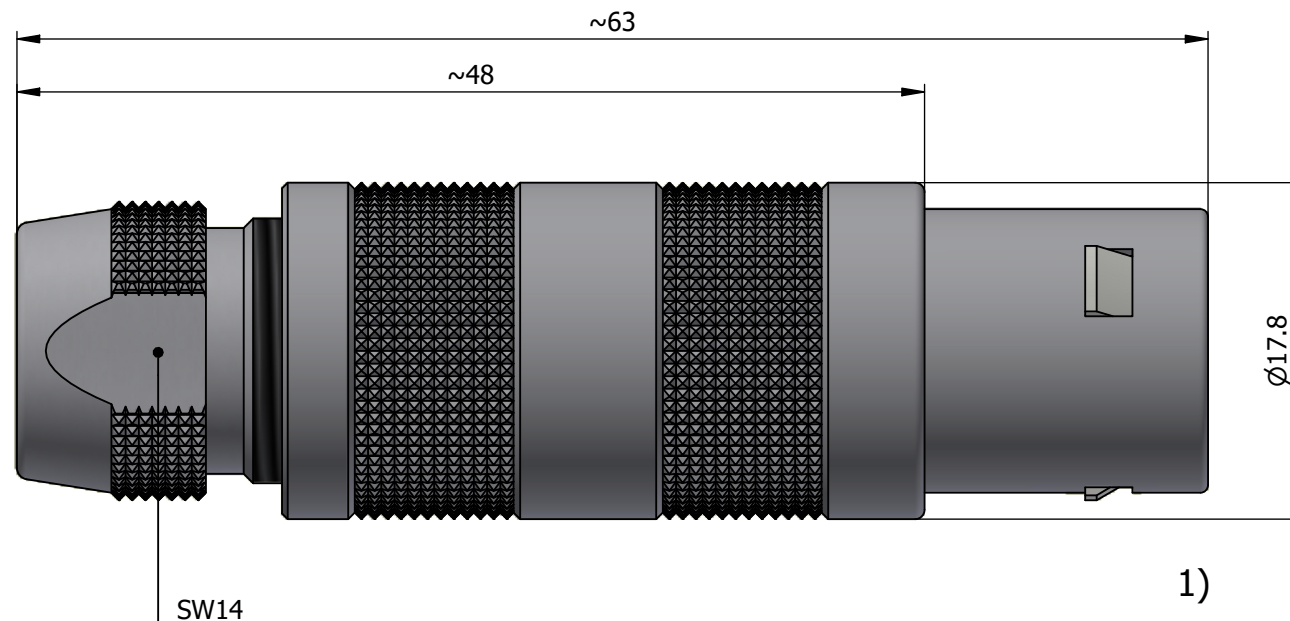

All dimensions are in millimeters (mm)

Alignment Key  
Front View

Insert Configuration  
Rear View

**Note:**

1) This picture is generic and for illustrative purposes only, and may show different keying, materials, colour, finish, and contact configuration. Minor shape or feature variations to actual item may be present.

All additional information are documented on the datasheet (See below link or QR Code)  
[www.lemo.com/pdf/FFA.3S.310.CLAL82.pdf](http://www.lemo.com/pdf/FFA.3S.310.CLAL82.pdf)

Model	Series	Insert Config.	Housing	Insulator	Contact	Collet Type	Cable Ø	Variant
FFA	3S	310	CL	AL	82			