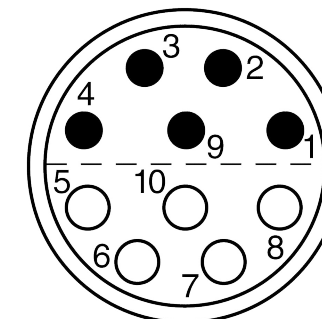

All dimensions are in millimeters (mm)

Alignment Key  
Front View

Insert Configuration  
Rear View

**Note:**

1) This picture is generic and for illustrative purposes only, and may show different keying, materials, colour, finish, and contact configuration. Minor shape or feature variations to actual item may be present.

All additional information are documented on the datasheet (See below link or QR Code)  
[www.lemo.com/pdf/FFA.3S.310.CLAL82.pdf](http://www.lemo.com/pdf/FFA.3S.310.CLAL82.pdf)

Model	Series	Insert Config.	Housing	Insulator	Contact	Collet Type	Cable Ø	Variant
FFA	3S	310	CL	AL	82			