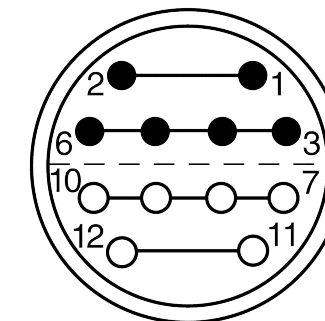

All dimensions are in millimeters (mm)

Alignment Key
Front View

Insert Configuration
Rear View

Note:

1) This picture is generic and for illustrative purposes only, and may show different keying, materials, colour, finish, and contact configuration. Minor shape or feature variations to actual item may be present.

All additional information are documented on the datasheet (See below link or QR Code)
www.lemo.com/pdf/FFA.3S.312.CLAL72.pdf

| | | | | | | | | |
|-------|--------|----------------|---------|-----------|---------|-------------|---------|---------|
| Model | Series | Insert Config. | Housing | Insulator | Contact | Collet Type | Cable Ø | Variant |
| FFA | 3S | 312 | CL | AL | 72 | | | |