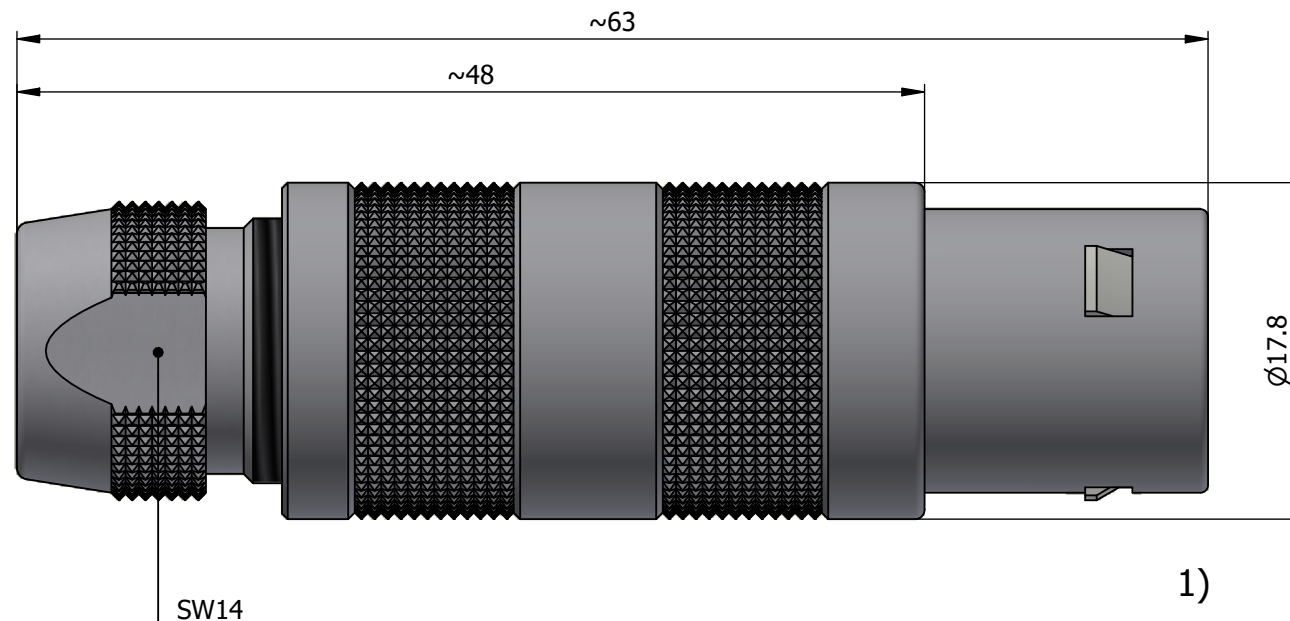

All dimensions are in millimeters (mm)

Alignment Key
Front View

Insert Configuration
Rear View

Note:

1) This picture is generic and for illustrative purposes only, and may show different keying, materials, colour, finish, and contact configuration. Minor shape or feature variations to actual item may be present.

All additional information are documented on the datasheet (See below link or QR Code)
www.lemo.com/pdf/FFA.3S.312.CLAL72.pdf

| | | | | | | | | |
|-------|--------|----------------|---------|-----------|---------|-------------|---------|---------|
| Model | Series | Insert Config. | Housing | Insulator | Contact | Collet Type | Cable Ø | Variant |
| FFA | 3S | 312 | CL | AL | 72 | | | |