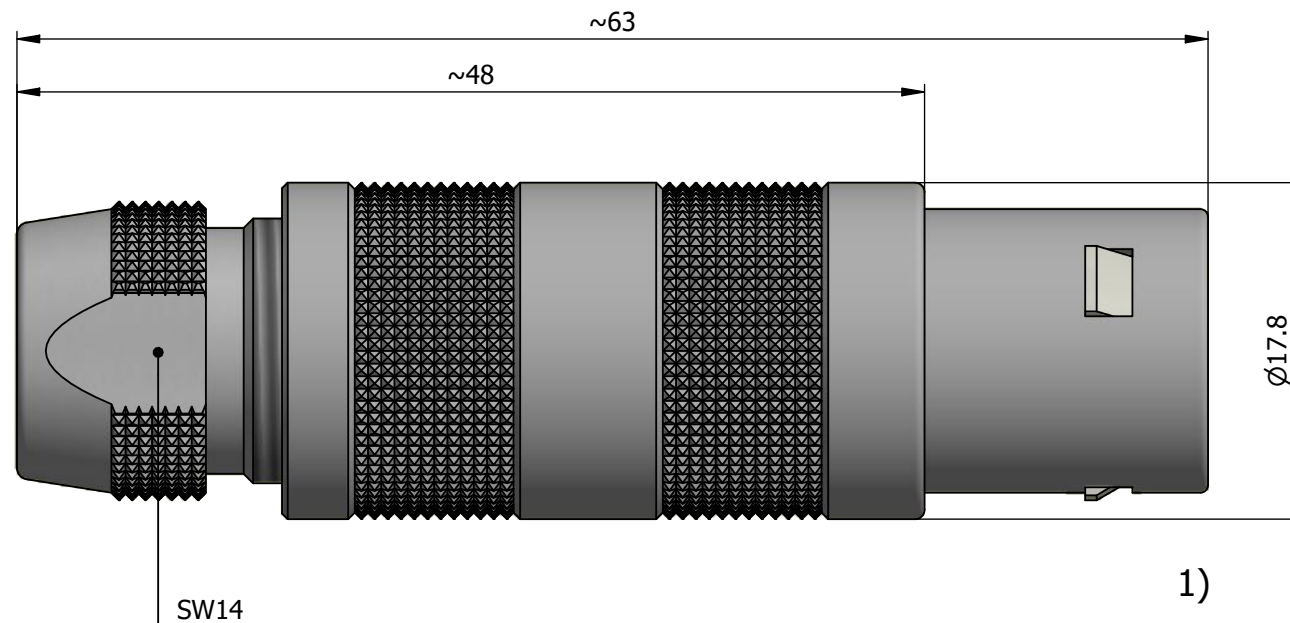

All dimensions are in millimeters (mm)

Alignment Key
Front View

Insert Configuration
Rear View

Note:

1) This picture is generic and for illustrative purposes only, and may show different keying, materials, colour, finish, and contact configuration. Minor shape or feature variations to actual item may be present.

All additional information are documented on the datasheet (See below link or QR Code)
www.lemo.com/pdf/FFA.3S.314.CLAC11.pdf

Model	Series	Insert Config.	Housing	Insulator	Contact	Collet Type	Cable Ø	Variant
FFA	3S	314				CLAC	11	