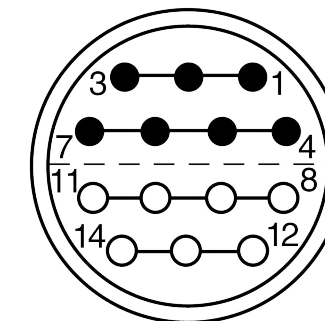

All dimensions are in millimeters (mm)

Alignment Key
Front View

Insert Configuration
Rear View

Note:

1) This picture is generic and for illustrative purposes only, and may show different keying, materials, colour, finish, and contact configuration. Minor shape or feature variations to actual item may be present.

All additional information are documented on the datasheet (See below link or QR Code)
www.lemo.com/pdf/FFA.3S.314.CLAC11.pdf

Model	Series	Insert Config.	Housing	Insulator	Contact	Collet Type	Cable Ø	Variant
FFA	3S	314				CLAC	11	