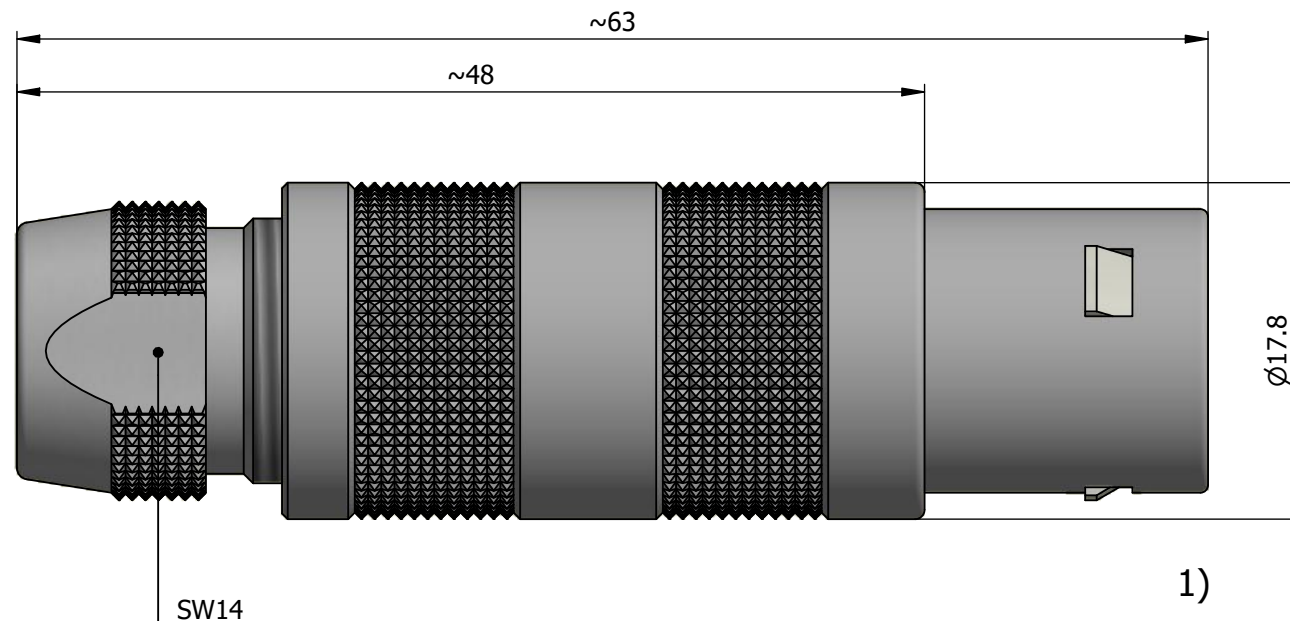

All dimensions are in millimeters (mm)

Alignment Key  
Front View

Insert Configuration  
Rear View

**Note:**

1) This picture is generic and for illustrative purposes only, and may show different keying, materials, colour, finish, and contact configuration. Minor shape or feature variations to actual item may be present.

All additional information are documented on the datasheet (See below link or QR Code)  
[www.lemo.com/pdf/FFA.3S.316.CLAC97.pdf](http://www.lemo.com/pdf/FFA.3S.316.CLAC97.pdf)

Model	Series	Insert Config.	Housing	Insulator	Contact	Collet Type	Cable Ø	Variant
FFA	3S	316						CLAC97

<p>Datasheet</p>	<p><b>Straight plug, cable collet</b></p> <p>Series 3S</p>		<p>Drawn 09.06.2022 MARI / MARI</p>
	<p>LEMO SA Chemin des Champs-Courbes 28 1024 Ecublens - SWITZERLAND</p>		<p>Checked 09.06.2022 OBAR</p>
	<p>Tel. (+41 21) 695 16 00 email : info@lemo.com www.lemo.com</p>		<p>Modified 00 09.06.2022 / MARI</p>
	<p>CD</p>		<p>DO NOT SCALE DRAWING</p>
<p><b>FFA.3S.316.CLAC97</b></p>			