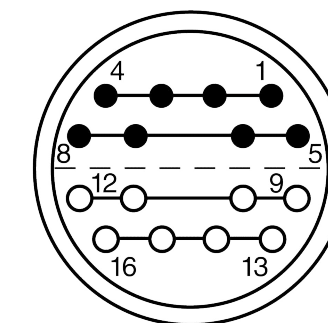

All dimensions are in millimeters (mm)

Alignment Key  
Front View

Insert Configuration  
Rear View

**Note:**

1) This picture is generic and for illustrative purposes only, and may show different keying, materials, colour, finish, and contact configuration. Minor shape or feature variations to actual item may be present.

All additional information are documented on the datasheet (See below link or QR Code)  
[www.lemo.com/pdf/FFA.3S.316.CLAC97.pdf](http://www.lemo.com/pdf/FFA.3S.316.CLAC97.pdf)

Model	Series	Insert Config.	Housing	Insulator	Contact	Collet Type	Cable Ø	Variant
FFA	3S	316						CLAC97

<p>Datasheet</p>	<p><b>Straight plug, cable collet</b></p> <p>Series 3S</p>		<p>Drawn 09.06.2022 MARI / MARI</p>
	<p>LEMO SA Chemin des Champs-Courbes 28 1024 Ecublens - SWITZERLAND</p>		<p>Checked 09.06.2022 OBAR</p>
	<p>Tel. (+41 21) 695 16 00 email : info@lemo.com www.lemo.com</p>		<p>Modified 00 09.06.2022 / MARI</p>
	<p>CD</p>		<p>DO NOT SCALE DRAWING</p>
<p><b>FFA.3S.316.CLAC97</b></p>			