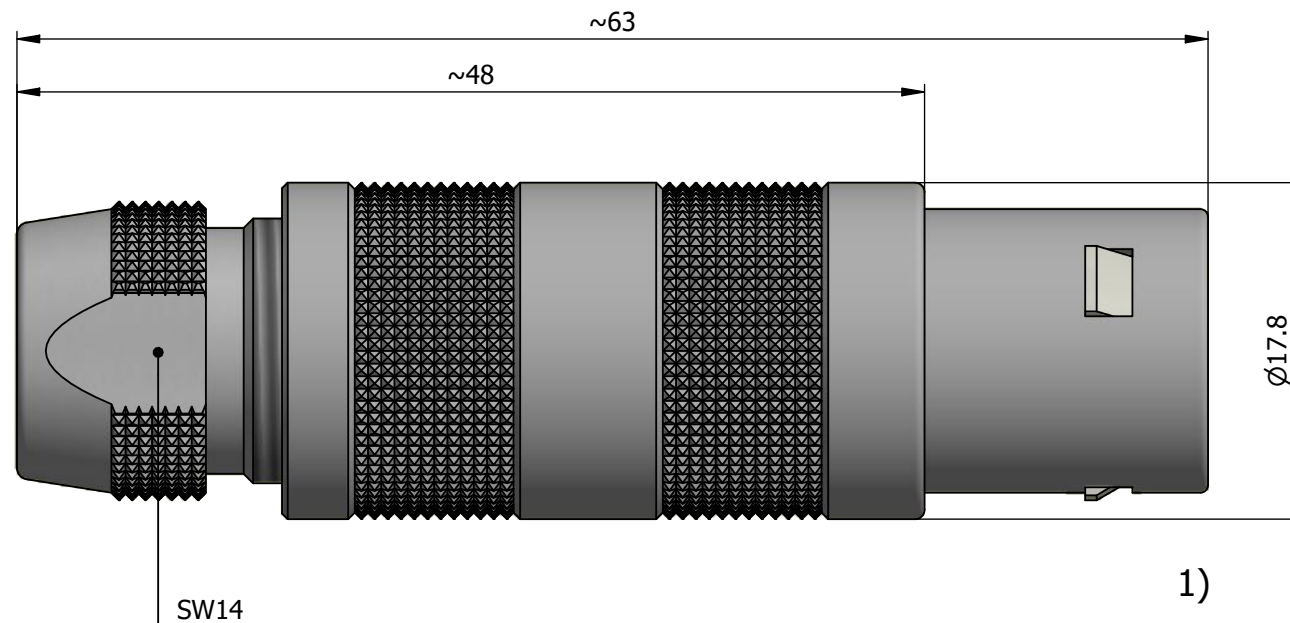

All dimensions are in millimeters (mm)

Alignment Key
Front View

Insert Configuration
Rear View

Note:

1) This picture is generic and for illustrative purposes only, and may show different keying, materials, colour, finish, and contact configuration. Minor shape or feature variations to actual item may be present.

All additional information are documented on the datasheet (See below link or QR Code)
www.lemo.com/pdf/FFA.3S.318.CLAC11.pdf

Model	Series	Insert Config.	Housing	Insulator	Contact	Collet Type	Cable Ø	Variant
FFA	3S	318						CLAC11