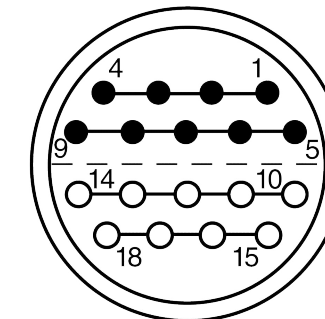

All dimensions are in millimeters (mm)

Alignment Key
Front View

Insert Configuration
Rear View

Note:

1) This picture is generic and for illustrative purposes only, and may show different keying, materials, colour, finish, and contact configuration. Minor shape or feature variations to actual item may be present.

All additional information are documented on the datasheet (See below link or QR Code)
www.lemo.com/pdf/FFA.3S.318.CLAC11.pdf

Model	Series	Insert Config.	Housing	Insulator	Contact	Collet Type	Cable Ø	Variant
FFA	3S	318						CLAC11