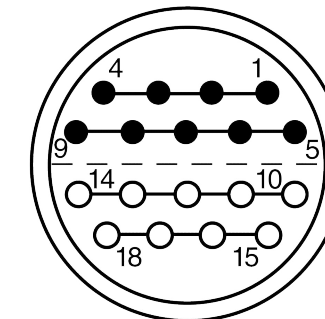

All dimensions are in millimeters (mm)

Alignment Key
Front View

Insert Configuration
Rear View

Note:

1) This picture is generic and for illustrative purposes only, and may show different keying, materials, colour, finish, and contact configuration. Minor shape or feature variations to actual item may be present.

All additional information are documented on the datasheet (See below link or QR Code)
www.lemo.com/pdf/FFA.3S.318.CLAC42.pdf

Model: FFA.3S.318.CLAC42
 Series: 3S
 Insert Config.: 318
 Housing: FFA
 Insulator: 3S
 Contact: 318
 Collet Type: CLAC
 Cable Ø: 42
 Variant: 42

Datasheet 	Straight plug, cable collet Series 3S		Drawn 08.06.2022 MARI / MARI
	 LEMO SA Chemin des Champs-Courbes 28 1024 Ecublens - SWITZERLAND		Checked 08.06.2022 OBAR
	Tel. (+41 21) 695 16 00 email : info@lemo.com www.lemo.com		Modified 00 08.06.2022 / MARI
	CD		DO NOT SCALE DRAWING
FFA.3S.318.CLAC42			FFA.3S.318.CLAC42