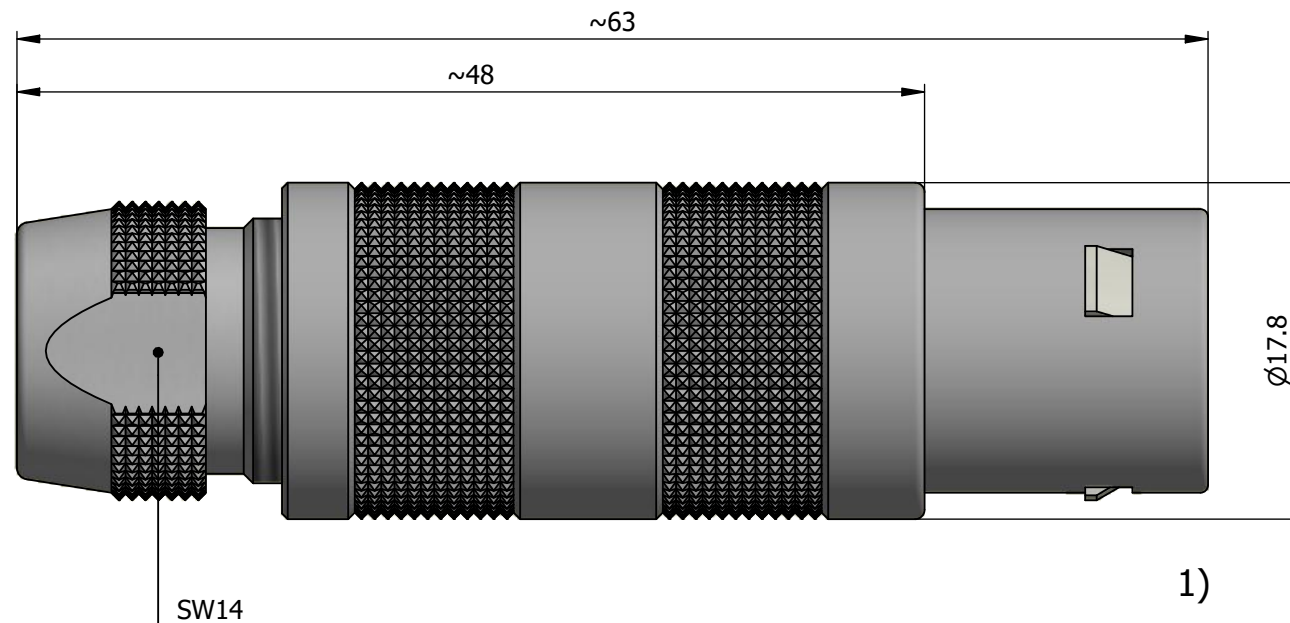

All dimensions are in millimeters (mm)

Alignment Key
Front View

Insert Configuration
Rear View

Note:

1) This picture is generic and for illustrative purposes only, and may show different keying, materials, colour, finish, and contact configuration. Minor shape or feature variations to actual item may be present.

All additional information are documented on the datasheet (See below link or QR Code)
www.lemo.com/pdf/FFA.3S.318.CLAC42.pdf

Model: FFA.3S.318.CLAC42
 Series: 3S
 Insert Config.: 318
 Housing: FFA
 Insulator: 3S
 Contact: 318
 Collet Type: CLAC
 Cable Ø: 42
 Variant: 42

Datasheet 	Straight plug, cable collet Series 3S		Drawn 08.06.2022 MARI / MARI
	 LEMO SA Chemin des Champs-Courbes 28 1024 Ecublens - SWITZERLAND		Checked 08.06.2022 OBAR
	Tel. (+41 21) 695 16 00 email : info@lemo.com www.lemo.com		Modified 00 08.06.2022 / MARI
	CD		DO NOT SCALE DRAWING
FFA.3S.318.CLAC42			FFA.3S.318.CLAC42