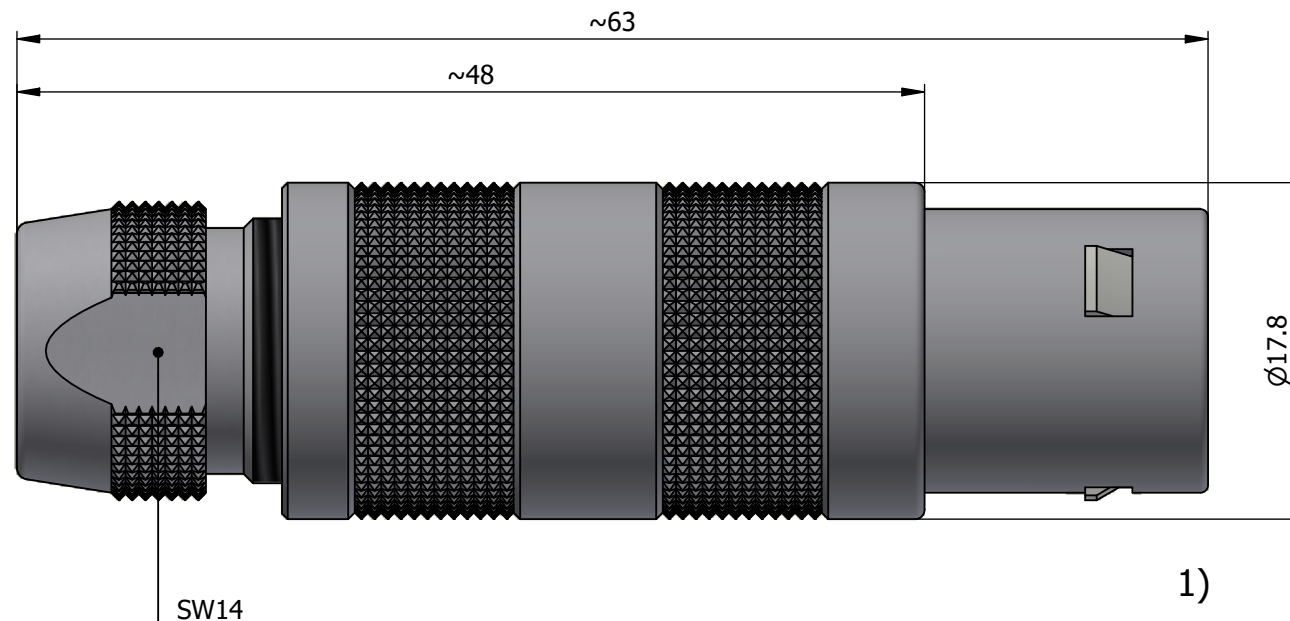

All dimensions are in millimeters (mm)

Alignment Key
Front View

Insert Configuration
Rear View

Note:

1) This picture is generic and for illustrative purposes only, and may show different keying, materials, colour, finish, and contact configuration. Minor shape or feature variations to actual item may be present.

All additional information are documented on the datasheet (See below link or QR Code)
www.lemo.com/pdf/FFA.3S.318.CLAL82.pdf

| | | | | | | | | |
|-------|--------|----------------|---------|-----------|---------|-------------|---------|---------|
| Model | Series | Insert Config. | Housing | Insulator | Contact | Collet Type | Cable Ø | Variant |
| FFA | 3S | 318 | CLAL | 82 | | | | |