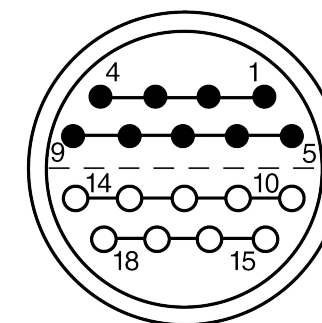

All dimensions are in millimeters (mm)

Alignment Key
Front View

Insert Configuration
Rear View

Note:

1) This picture is generic and for illustrative purposes only, and may show different keying, materials, colour, finish, and contact configuration. Minor shape or feature variations to actual item may be present.

All additional information are documented on the datasheet (See below link or QR Code)
www.lemo.com/pdf/FFA.3S.318.CLAL82.pdf

| | | | | | | | | |
|-------|--------|----------------|---------|-----------|---------|-------------|---------|---------|
| Model | Series | Insert Config. | Housing | Insulator | Contact | Collet Type | Cable Ø | Variant |
| FFA | 3S | 318 | CLAL | 82 | | | | |