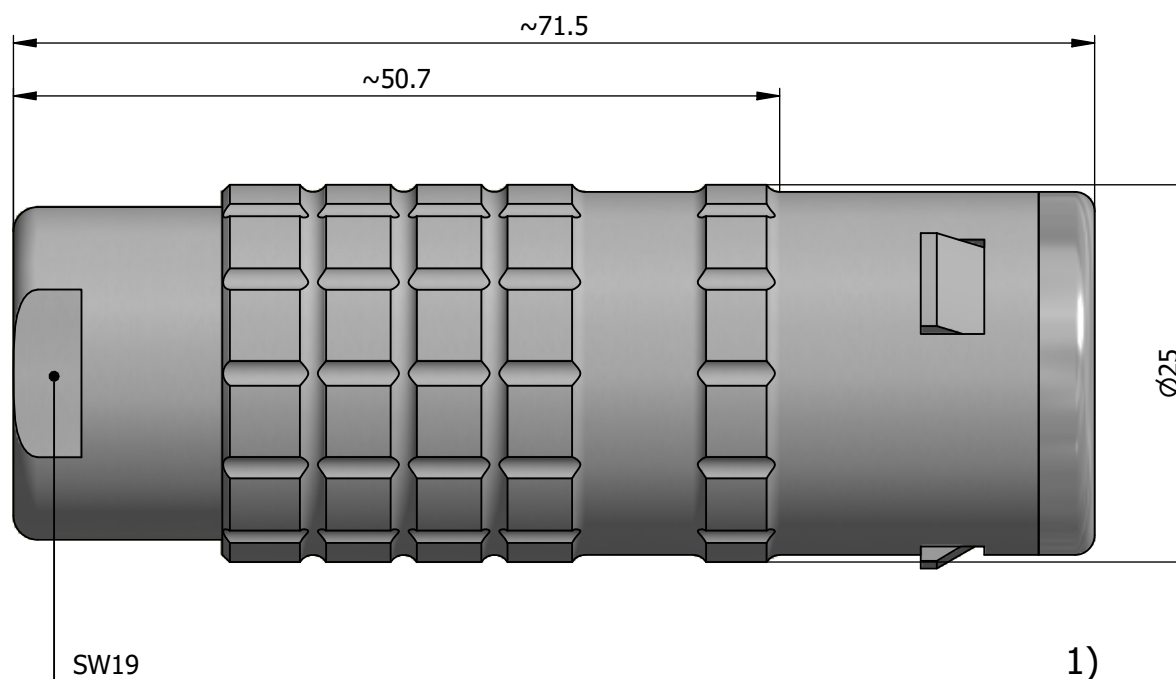

All dimensions are in millimeters (mm)

Alignment Key
Front View

Insert Configuration
Rear View

Note:

1) This picture is generic and for illustrative purposes only, and may show different keying, materials, colour, finish, and contact configuration. Minor shape or feature variations to actual item may be present.

All additional information are documented on the datasheet (See below link or QR Code)
www.lemo.com/pdf/FFA.4E.250.CLAC14.pdf

Model	Series	Insert Config.	Housing	Insulator	Contact	Collet Type	Cable Ø	Variant
FFA	4E	250				CLAC	14	

<p>Datasheet</p>	<p>Straight plug, cable collet</p> <p>Series 4E</p>		<p>Drawn</p> <p>11.11.2024</p> <p>MARI / MARI</p>
	<p>LEMO SA Chemin des Champs-Courbes 28 1024 Ecublens - SWITZERLAND</p>		<p>Checked</p> <p>11.11.2024</p> <p>OBAR</p>
	<p>Tel. (+41 21) 695 16 00 email : info@lemo.com www.lemo.com</p>		<p>Modified</p> <p>00</p> <p>11.11.2024 / MARI</p>
	<p>CD</p>		<p>DO NOT SCALE DRAWING</p>