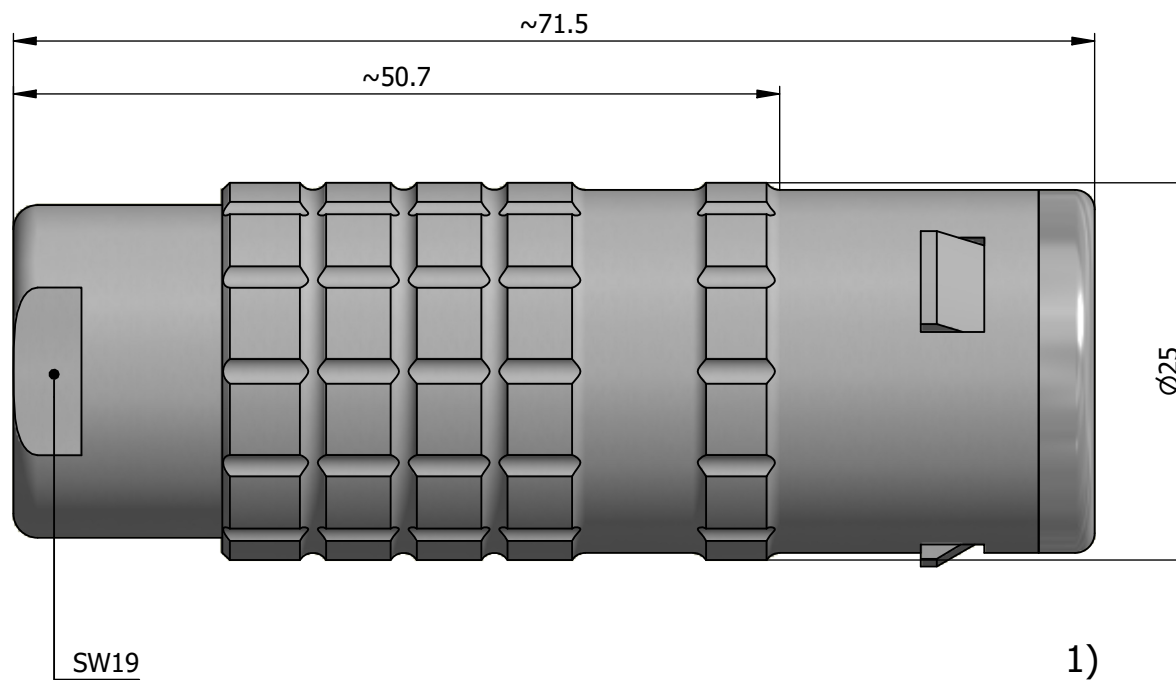

All dimensions are in millimeters (mm)

Alignment Key  
Front View

Insert Configuration  
Rear View

**Note:**

1) This picture is generic and for illustrative purposes only, and may show different keying, materials, colour, finish, and contact configuration. Minor shape or feature variations to actual item may be present.

All additional information are documented on the datasheet (See below link or QR Code)  
[www.lemo.com/pdf/FFA.4E.250.CLAC14E.pdf](http://www.lemo.com/pdf/FFA.4E.250.CLAC14E.pdf)

Model	Series	Insert Config.	Housing	Insulator	Contact	Collet Type	Cable Ø	Variant
FFA	4E	250				CLAC	14E	