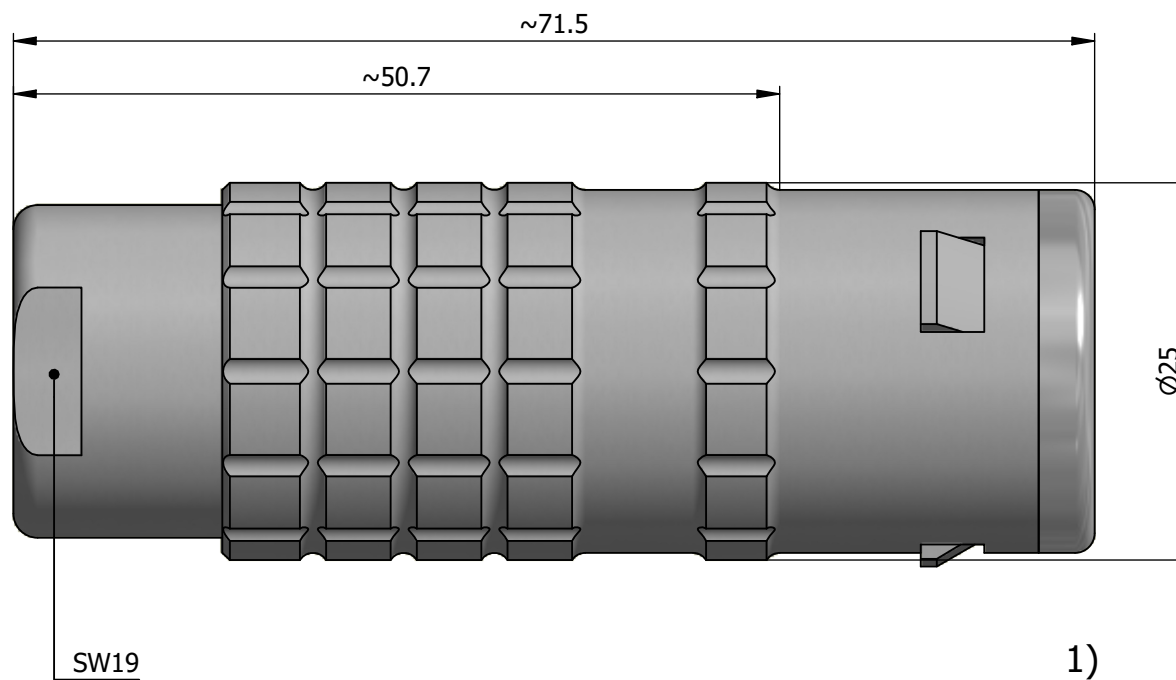

All dimensions are in millimeters (mm)

Alignment Key
Front View

Insert Configuration
Rear View

Note:

1) This picture is generic and for illustrative purposes only, and may show different keying, materials, colour, finish, and contact configuration. Minor shape or feature variations to actual item may be present.

All additional information are documented on the datasheet (See below link or QR Code)
www.lemo.com/pdf/FFA.4E.250.CTAC10.pdf

Model	Series	Insert Config.	Housing	Insulator	Contact	Collet Type	Cable Ø	Variant
FFA	4E	250				CTAC	10	