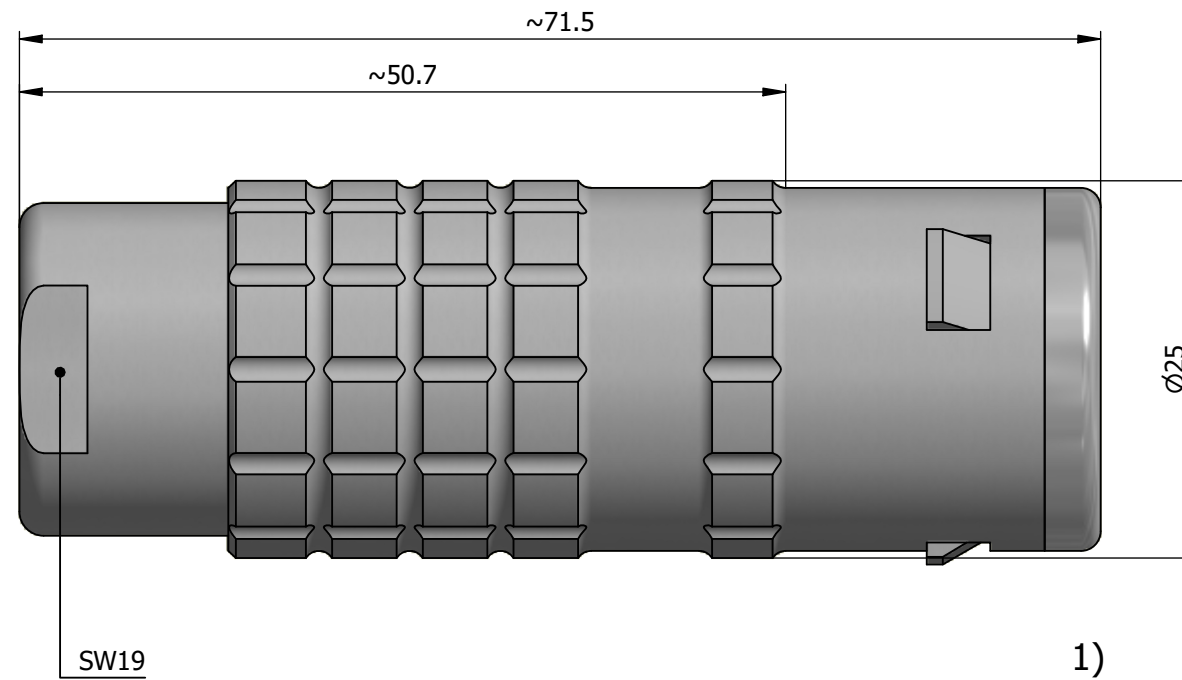

All dimensions are in millimeters (mm)

Alignment Key
Front View

Insert Configuration
Rear View

Note:

1) This picture is generic and for illustrative purposes only, and may show different keying, materials, colour, finish, and contact configuration. Minor shape or feature variations to actual item may be present.

All additional information are documented on the datasheet (See below link or QR Code)
www.lemo.com/pdf/FFA.4E.250.CTAC12.pdf

Model	Series	Insert Config.	Housing	Insulator	Contact	Collet Type	Cable Ø	Variant
FFA	4E	250				CTAC	12	