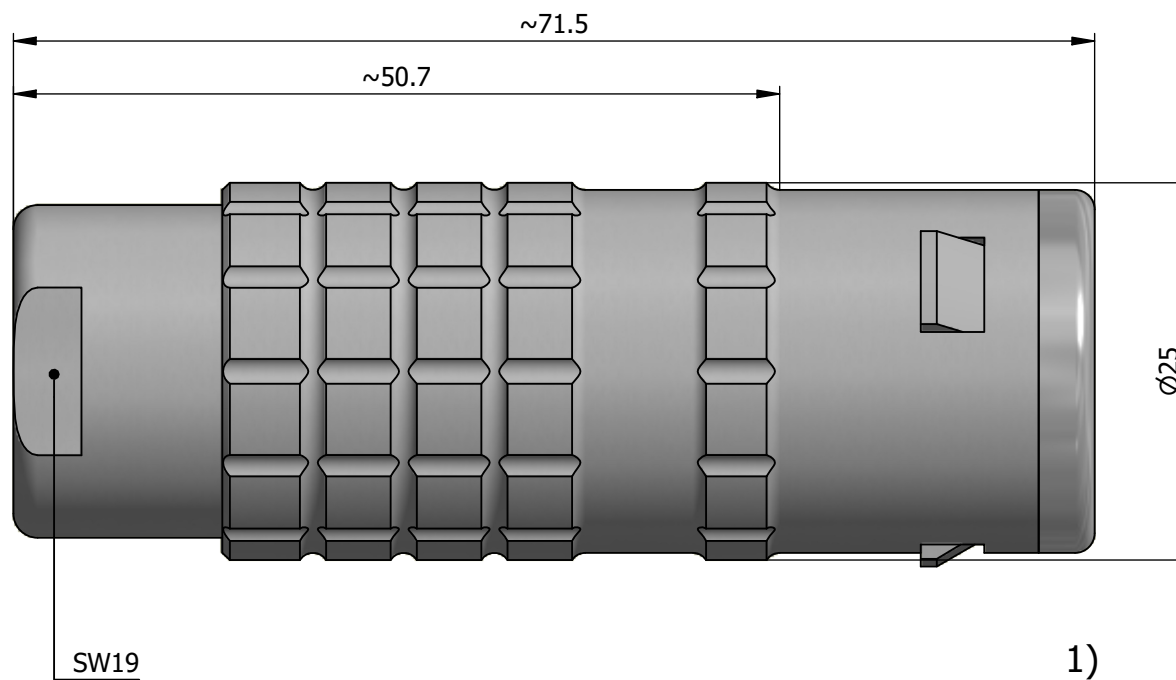

All dimensions are in millimeters (mm)

Alignment Key
Front View

Insert Configuration
Rear View

Note:

1) This picture is generic and for illustrative purposes only, and may show different keying, materials, colour, finish, and contact configuration. Minor shape or feature variations to actual item may be present.

All additional information are documented on the datasheet (See below link or QR Code)
www.lemo.com/pdf/FFA.4E.675.CTAC13.pdf

Model	Series	Insert Config.	Housing	Insulator	Contact	Collet Type	Cable Ø	Variant
FFA	4E	675				CTAC	13	

<p>Datasheet</p>	<p>Straight plug, cable collet</p> <p>Series 4E</p>		<p>Drawn 20.05.1986 MKU / MKU</p>
	<p>LEMO SA Chemin des Champs-Courbes 28 1024 Ecublens - SWITZERLAND</p>		<p>Checked 11.11.2024 OBAR</p>
	<p>Tel. (+41 21) 695 16 00 email : info@lemo.com www.lemo.com</p>		<p>Modified 02 11.11.2024 / MARI</p>
	<p>CD</p>		<p>DO NOT SCALE DRAWING</p>
<p>FFA.4E.675.CTAC13</p>			