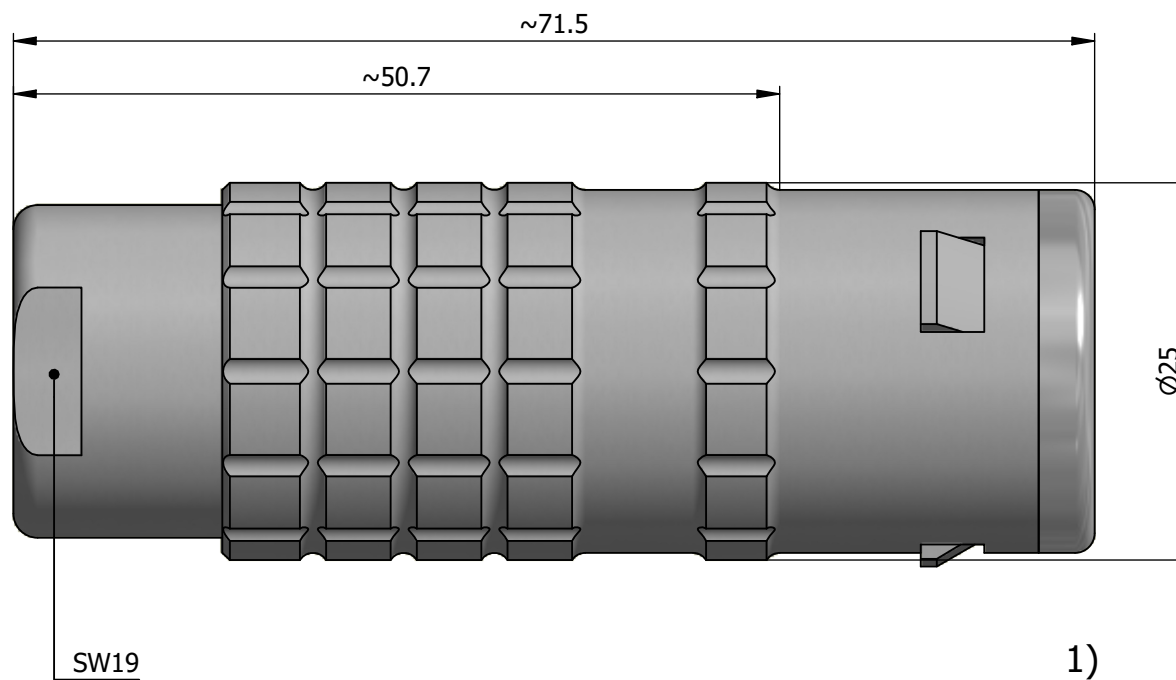

All dimensions are in millimeters (mm)

Alignment Key
Front View

Insert Configuration
Rear View

Note:

1) This picture is generic and for illustrative purposes only, and may show different keying, materials, colour, finish, and contact configuration. Minor shape or feature variations to actual item may be present.

All additional information are documented on the datasheet (See below link or QR Code)
www.lemo.com/pdf/FFA.4E.675.CTAC14.pdf

Model	Series	Insert Config.	Housing	Insulator	Contact	Collet Type	Cable Ø	Variant
FFA	4E	675				CTAC	14	