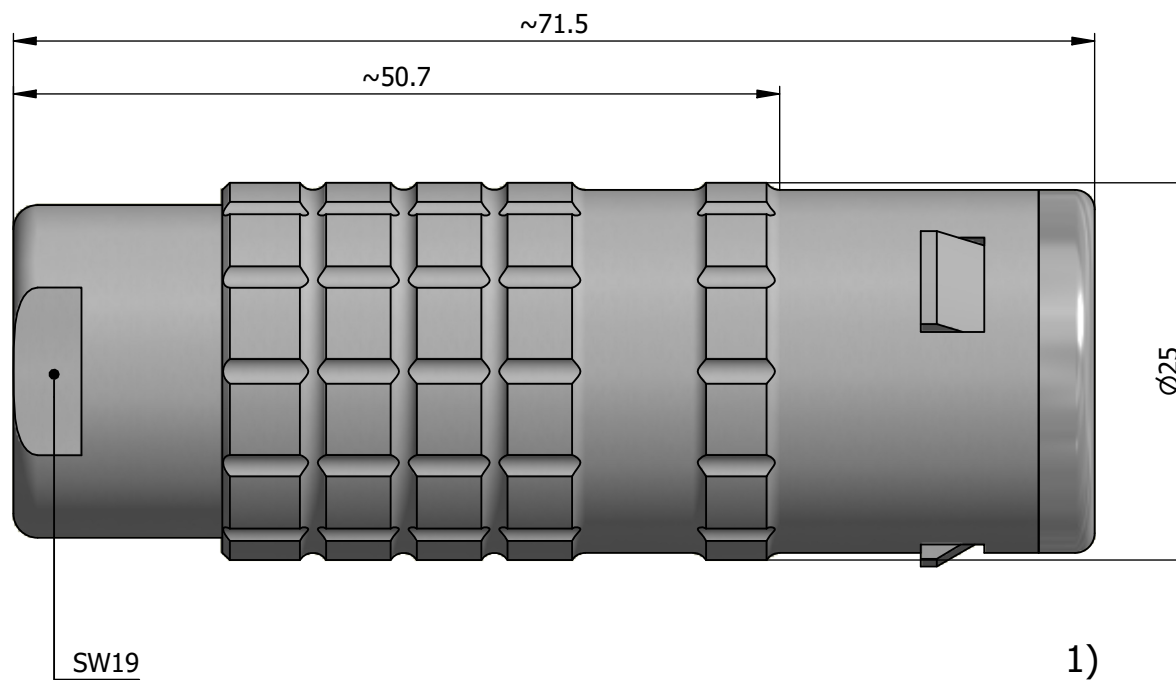

All dimensions are in millimeters (mm)

Alignment Key  
Front View

Insert Configuration  
Rear View

**Note:**

1) This picture is generic and for illustrative purposes only, and may show different keying, materials, colour, finish, and contact configuration. Minor shape or feature variations to actual item may be present.

All additional information are documented on the datasheet (See below link or QR Code)  
[www.lemo.com/pdf/FFA.4E.675.CTLC12.pdf](http://www.lemo.com/pdf/FFA.4E.675.CTLC12.pdf)

Model	Series	Insert Config.	Housing	Insulator	Contact	Collet Type	Cable Ø	Variant
FFA	4E	675	CTLC	12				

<p>Datasheet</p>	<p><b>Straight plug, cable collet</b></p> <p>Series 4E</p>		<p>Drawn</p> <p>11.11.2024</p> <p>MARI / MARI</p>
	<p>LEMO SA Chemin des Champs-Courbes 28 1024 Ecublens - SWITZERLAND</p>		<p>Checked</p> <p>11.11.2024</p> <p>OBAR</p>
	<p>Tel. (+41 21) 695 16 00 email : info@lemo.com www.lemo.com</p>		<p>Modified</p> <p>00</p> <p>11.11.2024 / MARI</p>
	<p>CD</p>		<p>DO NOT SCALE DRAWING</p>