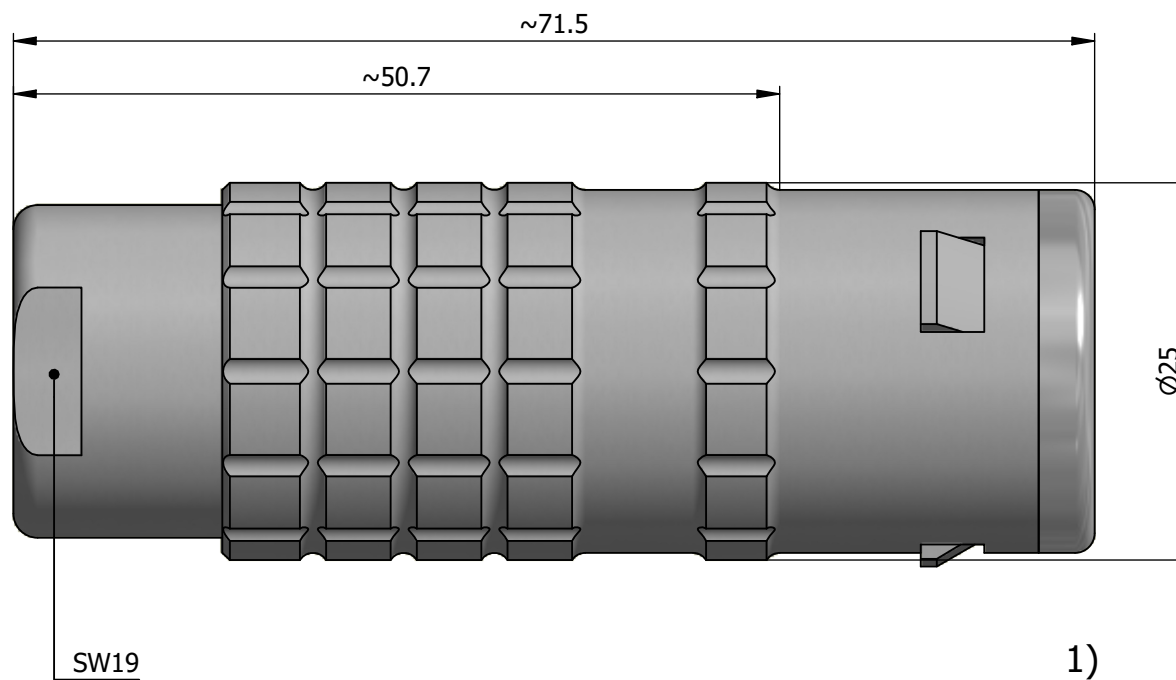

All dimensions are in millimeters (mm)

Alignment Key
Front View

Insert Configuration
Rear View

Note:

1) This picture is generic and for illustrative purposes only, and may show different keying, materials, colour, finish, and contact configuration. Minor shape or feature variations to actual item may be present.

All additional information are documented on the datasheet (See below link or QR Code)
www.lemo.com/pdf/FFA.4E.675.CTLC13.pdf

Model	Series	Insert Config.	Housing	Insulator	Contact	Collet Type	Cable Ø	Variant
FFA	4E	675	CTLC	13				

<p>Datasheet</p>	<p>Straight plug, cable collet</p> <p>Series 4E</p>		<p>Drawn</p> <p>11.11.2024</p> <p>MARI / MARI</p>
	<p>LEMO SA Chemin des Champs-Courbes 28 1024 Ecublens - SWITZERLAND</p>		<p>Checked</p> <p>11.11.2024</p> <p>OBAR</p>
	<p>Tel. (+41 21) 695 16 00 email : info@lemo.com www.lemo.com</p>		<p>Modified</p> <p>00</p> <p>11.11.2024 / MARI</p>
	<p>CD</p>		<p>DO NOT SCALE DRAWING</p>