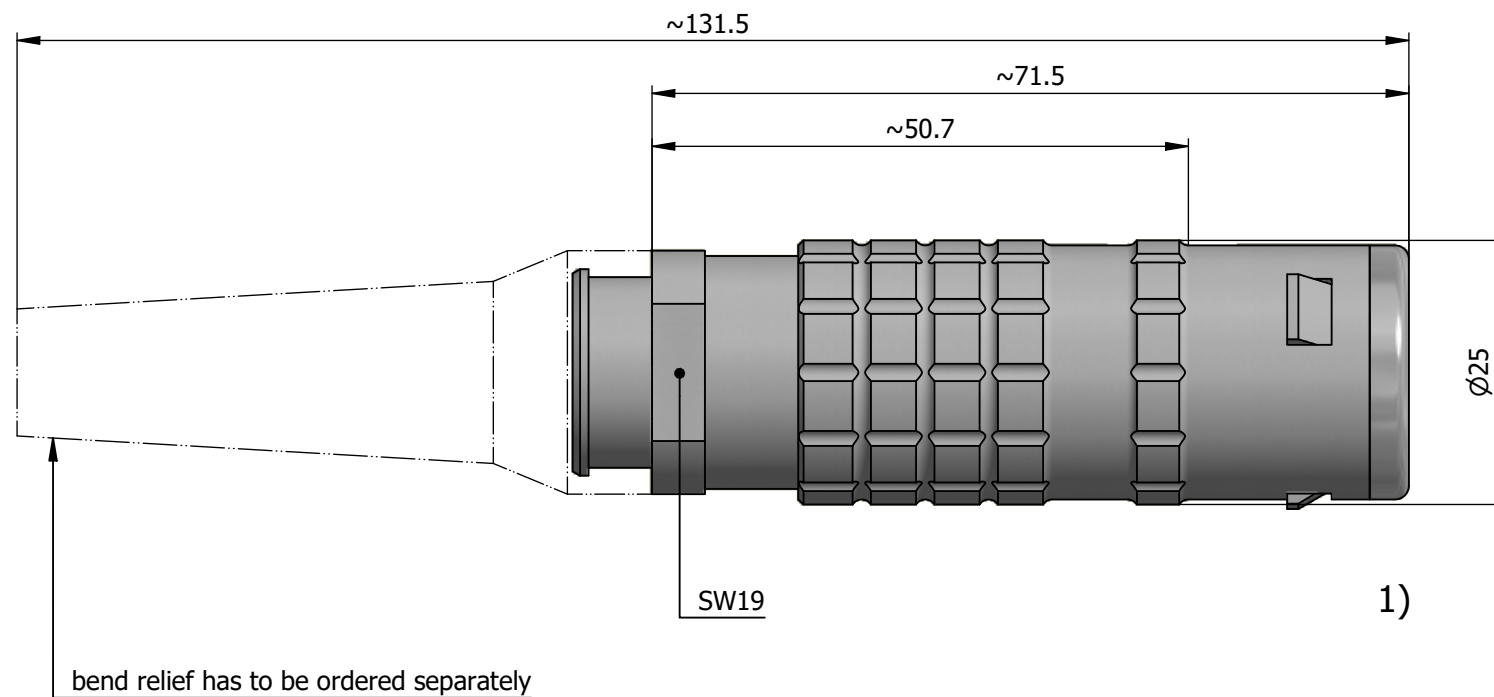

All dimensions are in millimeters (mm)

Alignment Key
Front View

Insert Configuration
Rear View

Note:

1) This picture is generic and for illustrative purposes only, and may show different keying, materials, colour, finish, and contact configuration. Minor shape or feature variations to actual item may be present.

All additional information are documented on the datasheet (See below link or QR Code)
www.lemo.com/pdf/FFA.4E.675.CTLC90Z.pdf

Model	Series	Insert Config.	Housing	Insulator	Contact	Collet Type	Cable Ø	Variant
FFA	4E	675	CTLC	90Z				

 Datasheet	Straight plug, cable collet and nut for fitting a bend relief Series 4E	Drawn 11.11.2024 MARI/MARI
		Checked 11.11.2024 OBAR
		Modified 00 11.11.2024/MARI
		DO NOT SCALE DRAWING
 LEMO SA Chemin des Champs-Courbes 28 1024 Ecublens - SWITZERLAND	Tel. (+41 21) 695 16 00 email : info@lemo.com www.lemo.com	CD
		FFA.4E.675.CTLC90Z