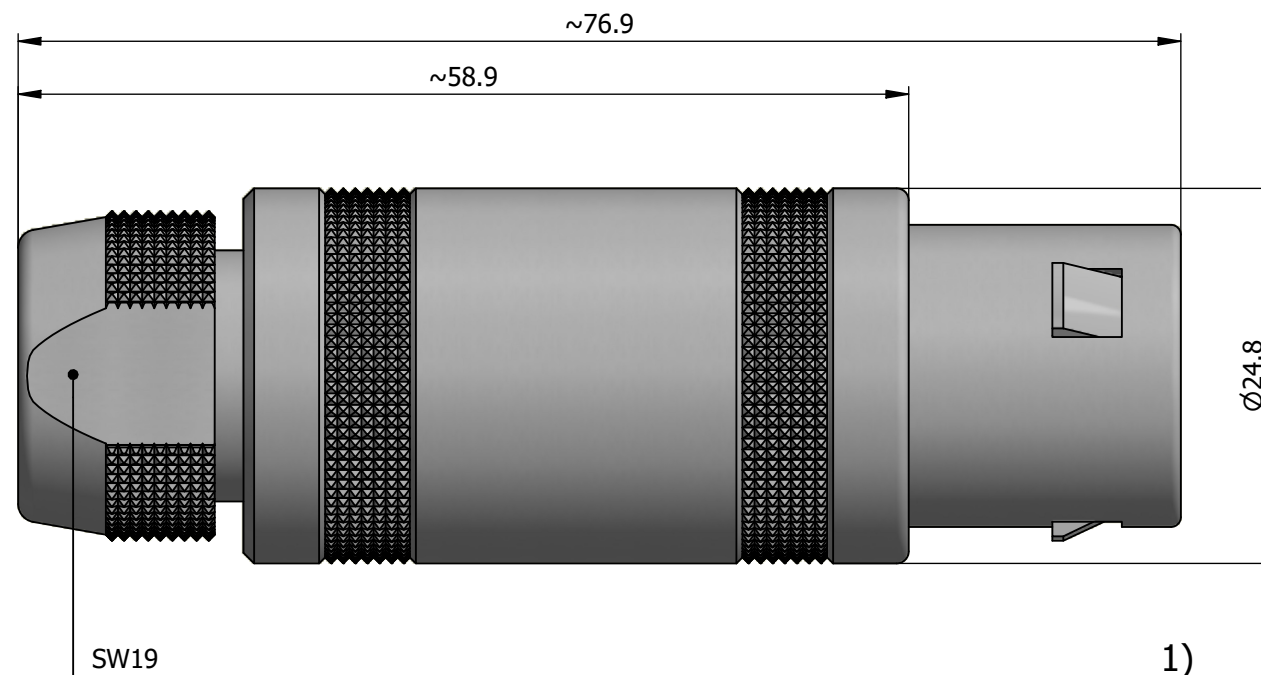

All dimensions are in millimeters (mm)

Alignment Key  
Front View

Insert Configuration  
Rear View

**Note:**

1) This picture is generic and for illustrative purposes only, and may show different keying, materials, colour, finish, and contact configuration. Minor shape or feature variations to actual item may be present.

All additional information are documented on the datasheet (See below link or QR Code)  
[www.lemo.com/pdf/FFA.4S.250.CTAC13.pdf](http://www.lemo.com/pdf/FFA.4S.250.CTAC13.pdf)

Model	Series	Insert Config.	Housing	Insulator	Contact	Collet Type	Cable Ø	Variant
FFA	4S	250						CTAC13