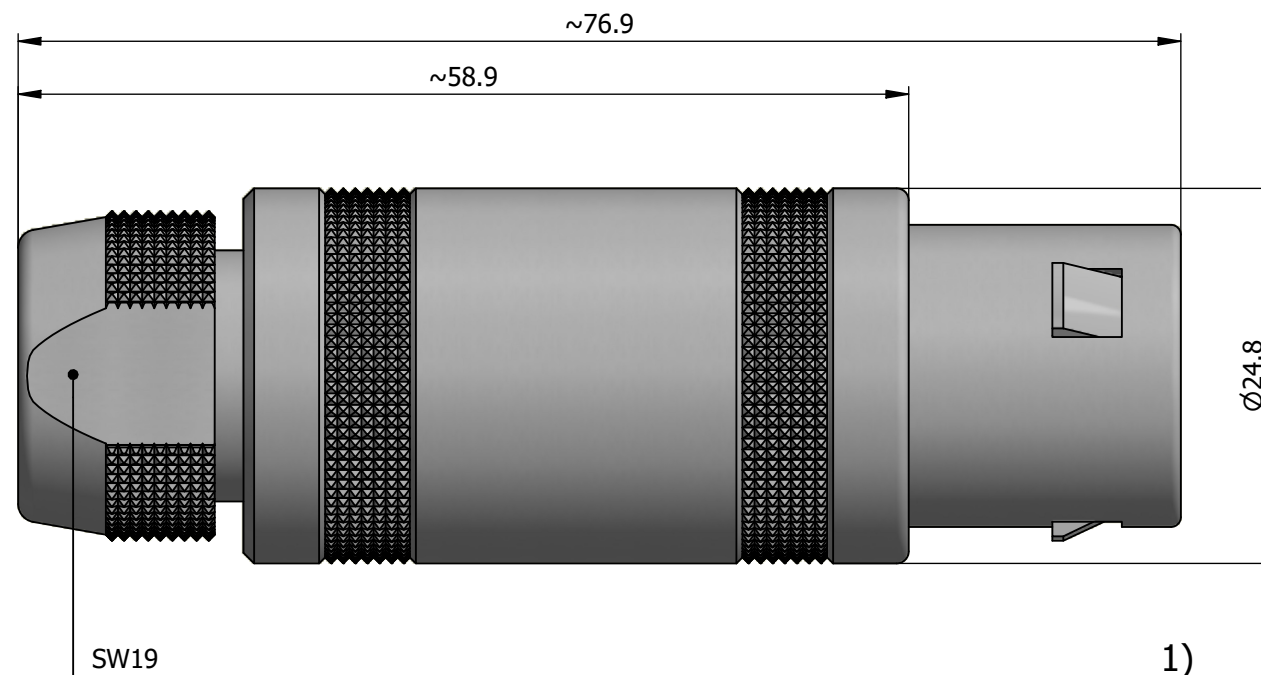

All dimensions are in millimeters (mm)

Alignment Key
Front View

Insert Configuration
Rear View

Note:

1) This picture is generic and for illustrative purposes only, and may show different keying, materials, colour, finish, and contact configuration. Minor shape or feature variations to actual item may be present.

All additional information are documented on the datasheet (See below link or QR Code)
www.lemo.com/pdf/FFA.4S.250.CTAC92.pdf

Model	Series	Insert Config.	Housing	Insulator	Contact	Collet Type	Cable Ø	Variant
FFA	4S	250				CTAC	92	