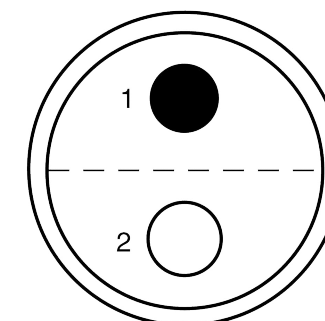

All dimensions are in millimeters (mm)

Alignment Key
Front View

Insert Configuration
Rear View

Note:

1) This picture is generic and for illustrative purposes only, and may show different keying, materials, colour, finish, and contact configuration. Minor shape or feature variations to actual item may be present.

All additional information are documented on the datasheet (See below link or QR Code)
www.lemo.com/pdf/FFA.4S.302.CLAC52.pdf

Model	Series	Insert Config.	Housing	Insulator	Contact	Collet Type	Cable Ø	Variant
FFA	4S	302						CLAC52