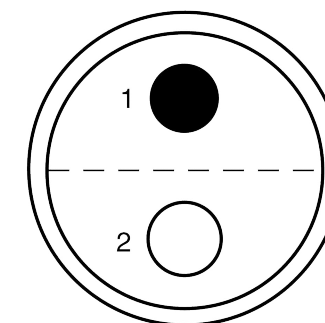

All dimensions are in millimeters (mm)

Alignment Key  
Front View

Insert Configuration  
Rear View

**Note:**

1) This picture is generic and for illustrative purposes only, and may show different keying, materials, colour, finish, and contact configuration. Minor shape or feature variations to actual item may be present.

All additional information are documented on the datasheet (See below link or QR Code)  
[www.lemo.com/pdf/FFA.4S.302.CNAC10.pdf](http://www.lemo.com/pdf/FFA.4S.302.CNAC10.pdf)

Model	Series	Insert Config.	Housing	Insulator	Contact	Collet Type	Cable Ø	Variant
FFA	4S	302						CNAC10