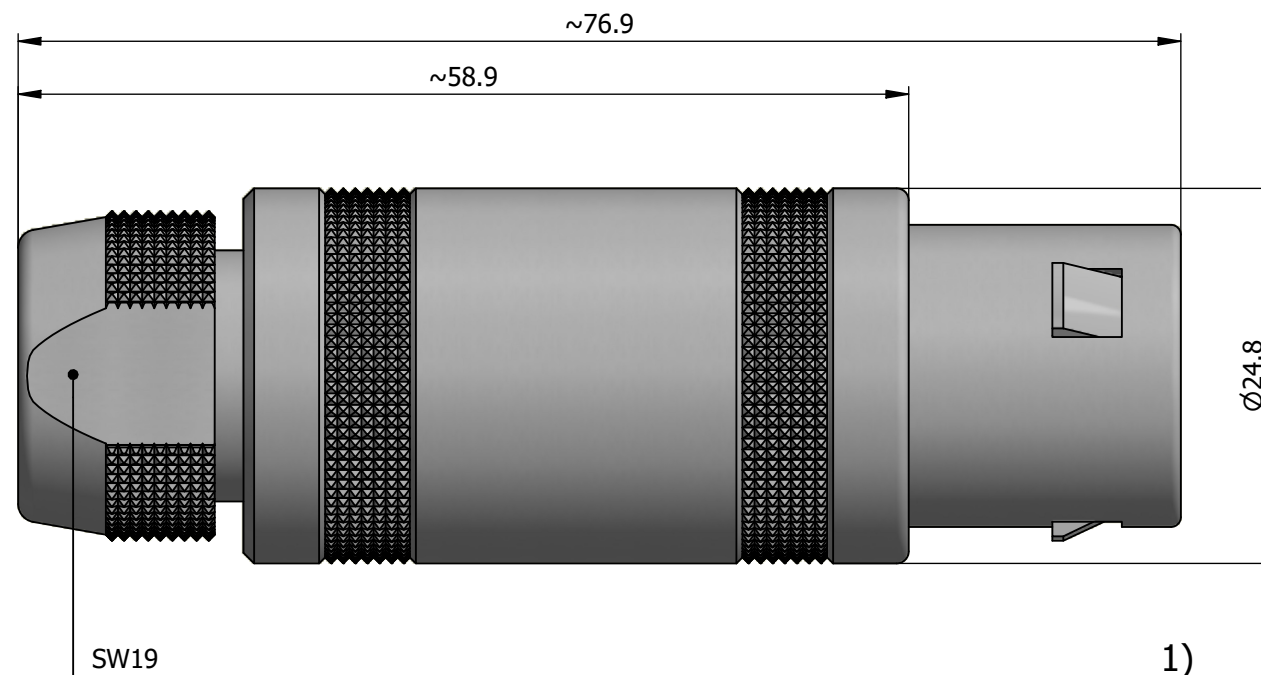

All dimensions are in millimeters (mm)

Alignment Key
Front View

Insert Configuration
Rear View

Note:

1) This picture is generic and for illustrative purposes only, and may show different keying, materials, colour, finish, and contact configuration. Minor shape or feature variations to actual item may be present.

All additional information are documented on the datasheet (See below link or QR Code)
www.lemo.com/pdf/FFA.4S.303.CLAC82.pdf

Model	Series	Insert Config.	Housing	Insulator	Contact	Collet Type	Cable Ø	Variant
FFA	4S	303						CLAC82