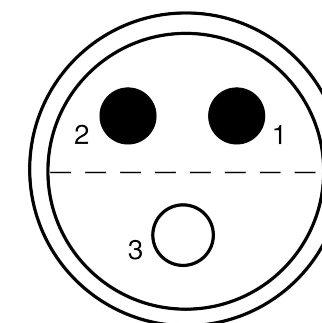

All dimensions are in millimeters (mm)

Alignment Key
Front View

Insert Configuration
Rear View

Note:

1) This picture is generic and for illustrative purposes only, and may show different keying, materials, colour, finish, and contact configuration. Minor shape or feature variations to actual item may be present.

All additional information are documented on the datasheet (See below link or QR Code)
www.lemo.com/pdf/FFA.4S.303.CLAC82.pdf

Model	Series	Insert Config.	Housing	Insulator	Contact	Collet Type	Cable Ø	Variant
FFA	4S	303						CLAC82