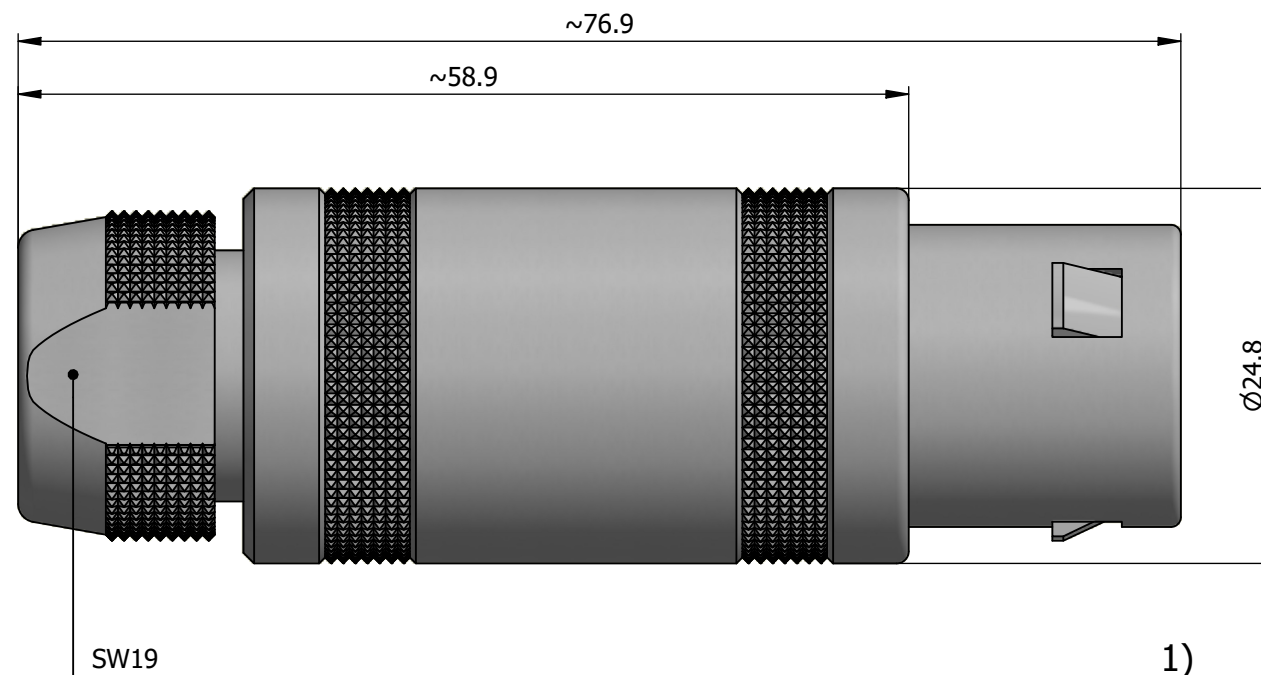

All dimensions are in millimeters (mm)

Alignment Key
Front View

Insert Configuration
Rear View

Note:

1) This picture is generic and for illustrative purposes only, and may show different keying, materials, colour, finish, and contact configuration. Minor shape or feature variations to actual item may be present.

All additional information are documented on the datasheet (See below link or QR Code)
www.lemo.com/pdf/FFA.4S.306.CLAC13.pdf

Model	Series	Insert Config.	Housing	Insulator	Contact	Collet Type	Cable Ø	Variant
FFA	4S	306						CLAC13