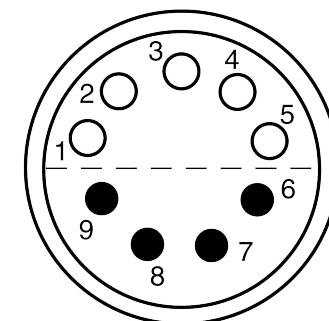

All dimensions are in millimeters (mm)

Alignment Key
Front View

Insert Configuration
Rear View

Note:

1) This picture is generic and for illustrative purposes only, and may show different keying, materials, colour, finish, and contact configuration. Minor shape or feature variations to actual item may be present.

All additional information are documented on the datasheet (See below link or QR Code)
www.lemo.com/pdf/FFA.4S.309.CLLC12.pdf

Model	Series	Insert Config.	Housing	Insulator	Contact	Collet Type	Cable Ø	Variant
FFA	4S	309						CLLC12