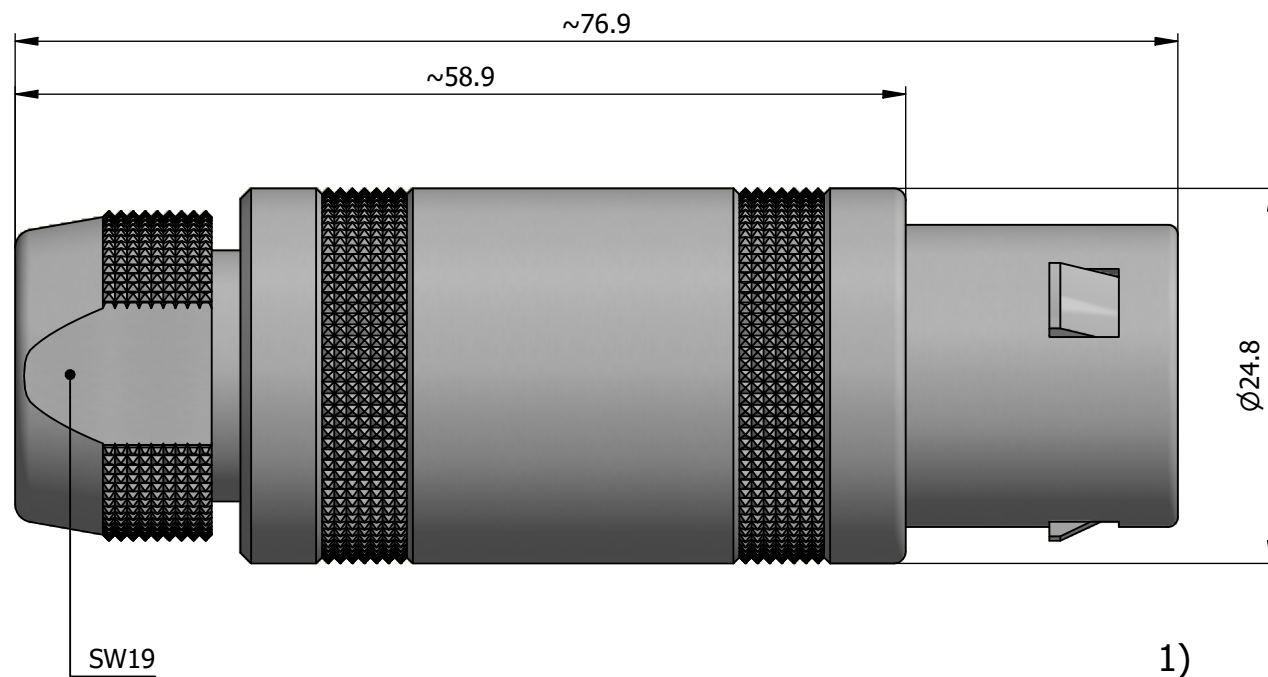

All dimensions are in millimeters (mm)

Alignment Key
Front View

Insert Configuration
Rear View

Note:

1) This picture is generic and for illustrative purposes only, and may show different keying, materials, colour, finish, and contact configuration. Minor shape or feature variations to actual item may be present.

All additional information are documented on the datasheet (See below link or QR Code)
www.lemo.com/pdf/FFA.4S.309.CLLC12.pdf

Model	Series	Insert Config.	Housing	Insulator	Contact	Collet Type	Cable Ø	Variant
FFA	4S	309						CLLC12