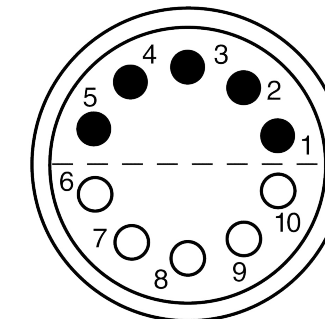

All dimensions are in millimeters (mm)

Alignment Key  
Front View

Insert Configuration  
Rear View

**Note:**

1) This picture is generic and for illustrative purposes only, and may show different keying, materials, colour, finish, and contact configuration. Minor shape or feature variations to actual item may be present.

All additional information are documented on the datasheet (See below link or QR Code)  
[www.lemo.com/pdf/FFA.4S.310.CLAC72.pdf](http://www.lemo.com/pdf/FFA.4S.310.CLAC72.pdf)

Model	Series	Insert Config.	Housing	Insulator	Contact	Collet Type	Cable Ø	Variant
FFA	4S	310				CLAC	72	