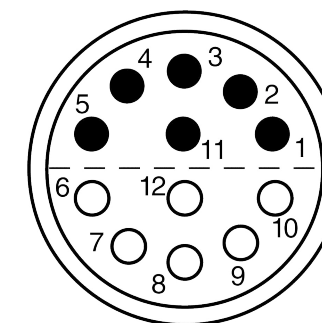

All dimensions are in millimeters (mm)

Alignment Key
Front View

Insert Configuration
Rear View

Note:

1) This picture is generic and for illustrative purposes only, and may show different keying, materials, colour, finish, and contact configuration. Minor shape or feature variations to actual item may be present.

All additional information are documented on the datasheet (See below link or QR Code)
www.lemo.com/pdf/FFA.4S.312.CLAC52.pdf

Model	Series	Insert Config.	Housing	Insulator	Contact	Collet Type	Cable Ø	Variant
FFA	4S	312						CLAC52