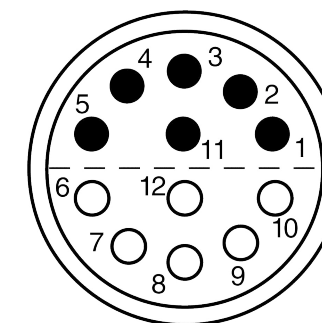

All dimensions are in millimeters (mm)

Alignment Key  
Front View

Insert Configuration  
Rear View

**Note:**

1) This picture is generic and for illustrative purposes only, and may show different keying, materials, colour, finish, and contact configuration. Minor shape or feature variations to actual item may be present.

All additional information are documented on the datasheet (See below link or QR Code)  
[www.lemo.com/pdf/FFA.4S.312.CLAC72.pdf](http://www.lemo.com/pdf/FFA.4S.312.CLAC72.pdf)

Model	Series	Insert Config.	Housing	Insulator	Contact	Collet Type	Cable Ø	Variant
FFA	4S	312						CLAC72