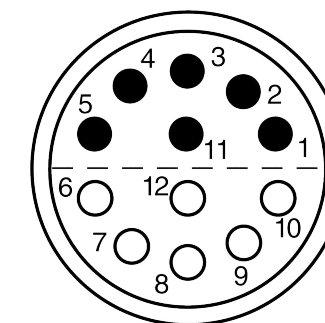

All dimensions are in millimeters (mm)

Alignment Key  
Front View

Insert Configuration  
Rear View

**Note:**

1) This picture is generic and for illustrative purposes only, and may show different keying, materials, colour, finish, and contact configuration. Minor shape or feature variations to actual item may be present.

All additional information are documented on the datasheet (See below link or QR Code)  
[www.lemo.com/pdf/FFA.4S.312.CLAC82.pdf](http://www.lemo.com/pdf/FFA.4S.312.CLAC82.pdf)

Model	Series	Insert Config.	Housing	Insulator	Contact	Collet Type	Cable Ø	Variant
FFA	4S	312						CLAC82

**Straight plug, cable collet**  
Series 4S

**LEMO**  
LEMO SA  
Chemin des Champs-Courbes 28  
1024 Ecublens - SWITZERLAND

Tel. (+41 21) 695 16 00  
email : info@lemo.com  
www.lemo.com

CD

Drawn	03.04.2024	MARI / MARI
Checked	03.04.2024	OBAR
Modified	00	03.04.2024 / MARI
DO NOT SCALE DRAWING		
<b>FFA.4S.312.CLAC82</b>		