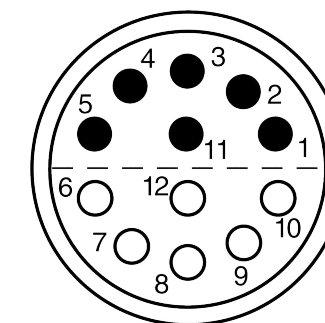

All dimensions are in millimeters (mm)

Alignment Key
Front View

Insert Configuration
Rear View

Note:

1) This picture is generic and for illustrative purposes only, and may show different keying, materials, colour, finish, and contact configuration. Minor shape or feature variations to actual item may be present.

All additional information are documented on the datasheet (See below link or QR Code)
www.lemo.com/pdf/FFA.4S.312.CLAC92.pdf

Model	Series	Insert Config.	Housing	Insulator	Contact	Collet Type	Cable Ø	Variant
FFA	4S	312	CLAC	92				