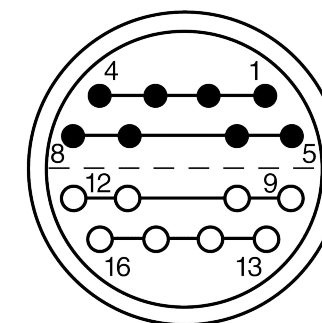

All dimensions are in millimeters (mm)

Alignment Key
Front View

Insert Configuration
Rear View

Note:

1) This picture is generic and for illustrative purposes only, and may show different keying, materials, colour, finish, and contact configuration. Minor shape or feature variations to actual item may be present.

All additional information are documented on the datasheet (See below link or QR Code)
www.lemo.com/pdf/FFA.4S.316.CLAC72.pdf

Model	Series	Insert Config.	Housing	Insulator	Contact	Collet Type	Cable Ø	Variant
FFA	4S	316						CLAC72