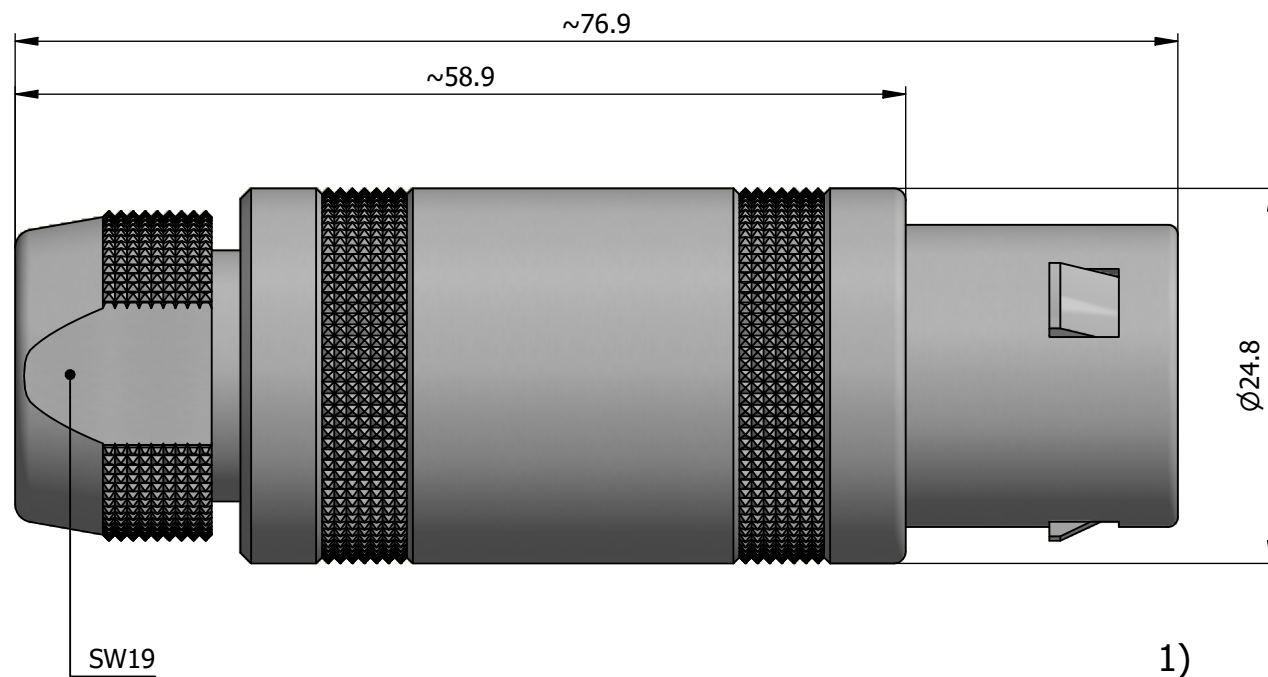

All dimensions are in millimeters (mm)

Alignment Key  
Front View

Insert Configuration  
Rear View

**Note:**

1) This picture is generic and for illustrative purposes only, and may show different keying, materials, colour, finish, and contact configuration. Minor shape or feature variations to actual item may be present.

All additional information are documented on the datasheet (See below link or QR Code)  
[www.lemo.com/pdf/FFA.4S.316.CLAL72.pdf](http://www.lemo.com/pdf/FFA.4S.316.CLAL72.pdf)

Model	Series	Insert Config.	Housing	Insulator	Contact	Collet Type	Cable Ø	Variant
FFA	4S	316				CLAL	72	

Datasheet

**Straight plug, cable collet**  
Series 4S

**LEMO**  
LEMO SA  
Chemin des Champs-Courbes 28  
1024 Ecublens - SWITZERLAND

Tel. (+41 21) 695 16 00  
email : info@lemo.com  
www.lemo.com

CD

Drawn	03.04.2024	MARI / MARI
Checked	03.04.2024	OBAR
Modified	00	03.04.2024 / MARI
DO NOT SCALE DRAWING		