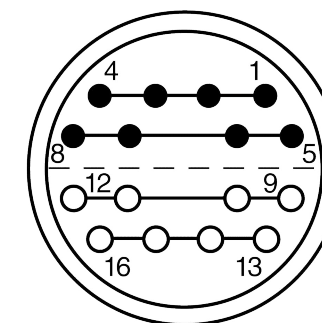

All dimensions are in millimeters (mm)

Alignment Key  
Front View

Insert Configuration  
Rear View

**Note:**

1) This picture is generic and for illustrative purposes only, and may show different keying, materials, colour, finish, and contact configuration. Minor shape or feature variations to actual item may be present.

All additional information are documented on the datasheet (See below link or QR Code)  
[www.lemo.com/pdf/FFA.4S.316.CLAL72.pdf](http://www.lemo.com/pdf/FFA.4S.316.CLAL72.pdf)

Model	Series	Insert Config.	Housing	Insulator	Contact	Collet Type	Cable Ø	Variant
FFA	4S	316				CLAL	72	

Datasheet

**Straight plug, cable collet**  
Series 4S

**LEMO**  
LEMO SA  
Chemin des Champs-Courbes 28  
1024 Ecublens - SWITZERLAND

Tel. (+41 21) 695 16 00  
email : info@lemo.com  
www.lemo.com

CD

Drawn	03.04.2024	MARI / MARI
Checked	03.04.2024	OBAR
Modified	00	03.04.2024 / MARI
DO NOT SCALE DRAWING		