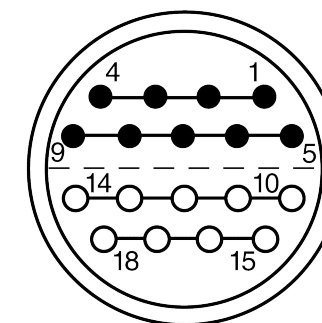

All dimensions are in millimeters (mm)

Alignment Key
Front View

Insert Configuration
Rear View

Note:

1) This picture is generic and for illustrative purposes only, and may show different keying, materials, colour, finish, and contact configuration. Minor shape or feature variations to actual item may be present.

All additional information are documented on the datasheet (See below link or QR Code)
www.lemo.com/pdf/FFA.4S.318.CNAC10.pdf

Model	Series	Insert Config.	Housing	Insulator	Contact	Collet Type	Cable Ø	Variant
FFA	4S	318						CNAC10