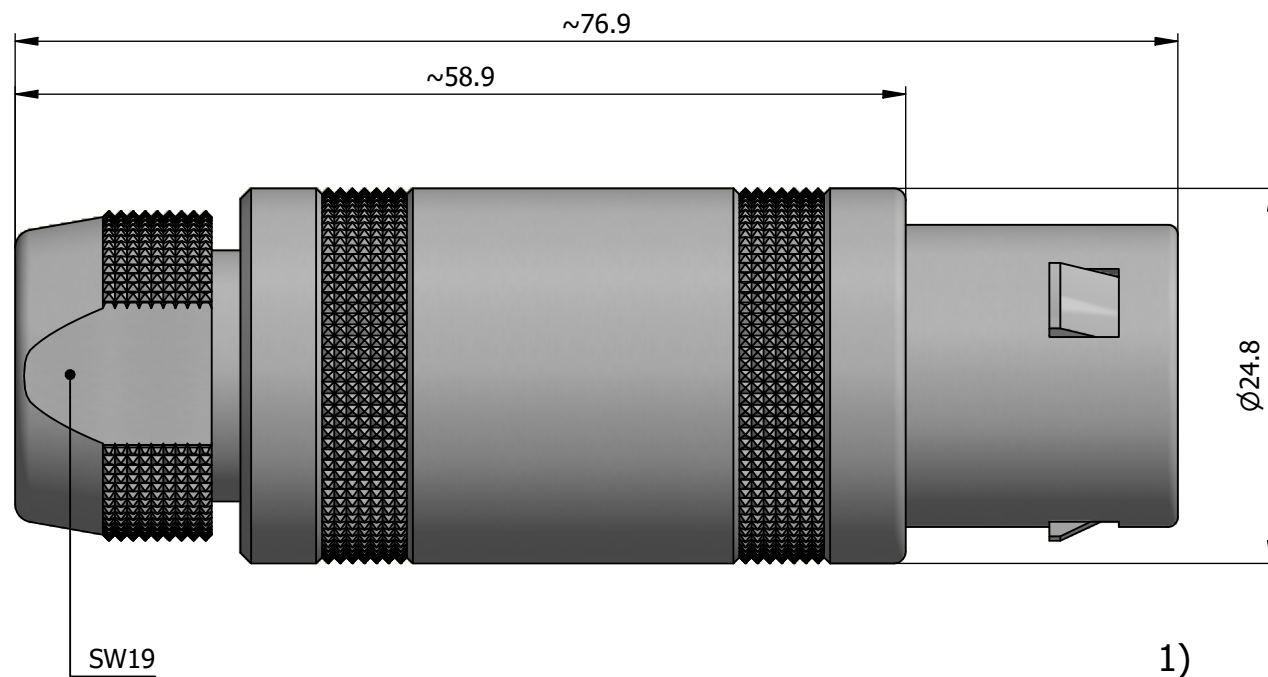

All dimensions are in millimeters (mm)

Alignment Key
Front View

Insert Configuration
Rear View

Note:

1) This picture is generic and for illustrative purposes only, and may show different keying, materials, colour, finish, and contact configuration. Minor shape or feature variations to actual item may be present.

All additional information are documented on the datasheet (See below link or QR Code)
www.lemo.com/pdf/FFA.4S.318.CNAC10.pdf

Model	Series	Insert Config.	Housing	Insulator	Contact	Collet Type	Cable Ø	Variant
FFA	4S	318						CNAC10