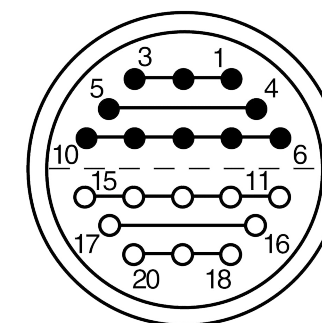

All dimensions are in millimeters (mm)

Alignment Key
Front View

Insert Configuration
Rear View

Note:

1) This picture is generic and for illustrative purposes only, and may show different keying, materials, colour, finish, and contact configuration. Minor shape or feature variations to actual item may be present.

All additional information are documented on the datasheet (See below link or QR Code)
www.lemo.com/pdf/FFA.4S.320.CLAC11.pdf

Model	Series	Insert Config.	Housing	Insulator	Contact	Collet Type	Cable Ø	Variant
FFA	4S	320						CLAC11