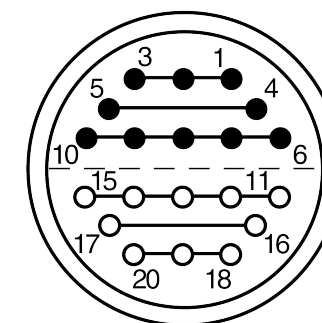

All dimensions are in millimeters (mm)

Alignment Key  
Front View

Insert Configuration  
Rear View

**Note:**

1) This picture is generic and for illustrative purposes only, and may show different keying, materials, colour, finish, and contact configuration. Minor shape or feature variations to actual item may be present.

All additional information are documented on the datasheet (See below link or QR Code)  
[www.lemo.com/pdf/FFA.4S.320.CLAC13.pdf](http://www.lemo.com/pdf/FFA.4S.320.CLAC13.pdf)

Model	Series	Insert Config.	Housing	Insulator	Contact	Collet Type	Cable Ø	Variant
FFA	4S	320						CLAC13

CD

Drawn	04.04.2024	MARI / MARI
Checked	04.04.2024	OBAR
Modified	00	04.04.2024 / MARI
DO NOT SCALE DRAWING		

**FFA.4S.320.CLAC13**