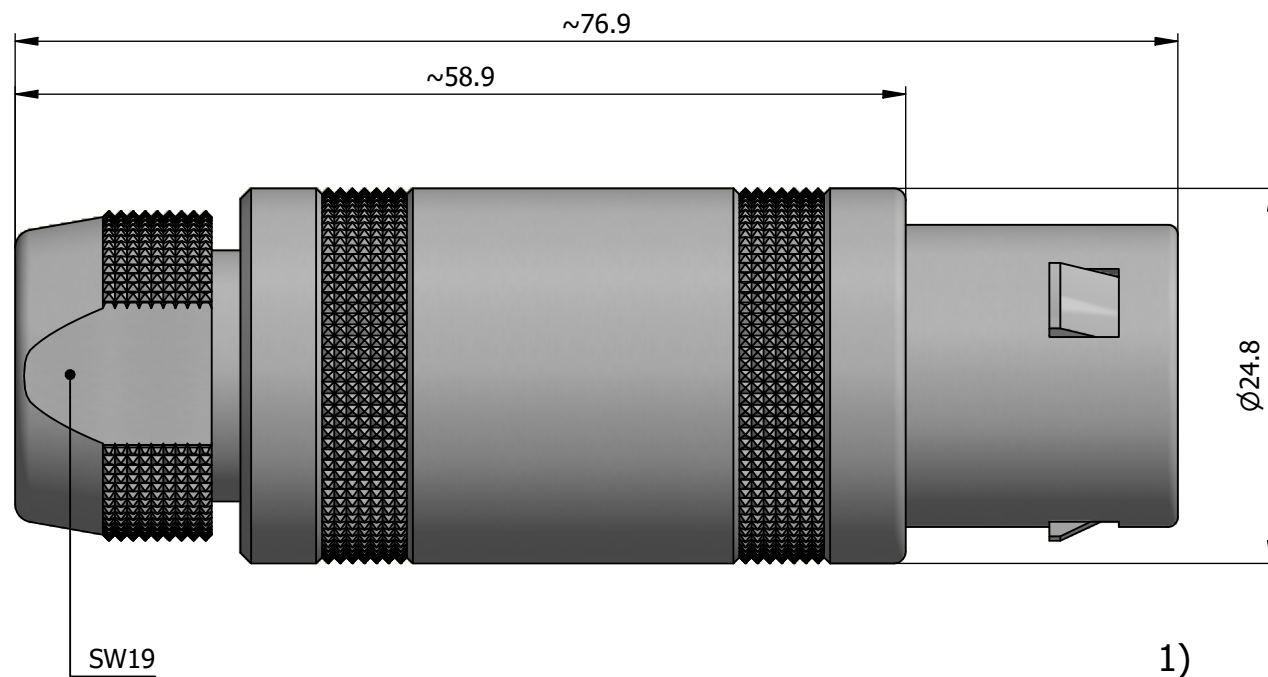

All dimensions are in millimeters (mm)

Alignment Key  
Front View

Insert Configuration  
Rear View

**Note:**

1) This picture is generic and for illustrative purposes only, and may show different keying, materials, colour, finish, and contact configuration. Minor shape or feature variations to actual item may be present.

All additional information are documented on the datasheet (See below link or QR Code)  
[www.lemo.com/pdf/FFA.4S.320.CLAC13.pdf](http://www.lemo.com/pdf/FFA.4S.320.CLAC13.pdf)

Model	Series	Insert Config.	Housing	Insulator	Contact	Collet Type	Cable Ø	Variant
FFA	4S	320						CLAC13