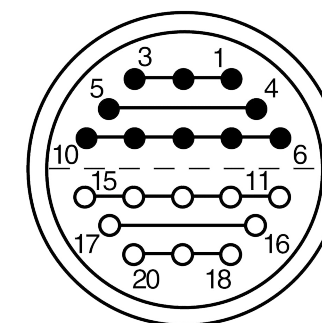

All dimensions are in millimeters (mm)

Alignment Key
Front View

Insert Configuration
Rear View

Note:

1) This picture is generic and for illustrative purposes only, and may show different keying, materials, colour, finish, and contact configuration. Minor shape or feature variations to actual item may be present.

All additional information are documented on the datasheet (See below link or QR Code)
www.lemo.com/pdf/FFA.4S.320.CLAC72.pdf

Model	Series	Insert Config.	Housing	Insulator	Contact	Collet Type	Cable Ø	Variant
FFA	4S	320	CLAC	72				

FFA.4S.320.CLAC72