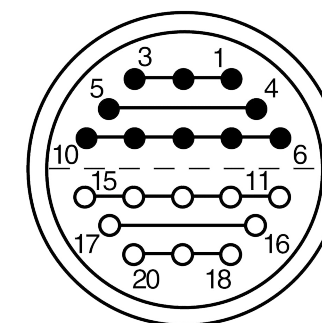

All dimensions are in millimeters (mm)

Alignment Key  
Front View

Insert Configuration  
Rear View

**Note:**

1) This picture is generic and for illustrative purposes only, and may show different keying, materials, colour, finish, and contact configuration. Minor shape or feature variations to actual item may be present.

All additional information are documented on the datasheet (See below link or QR Code)  
[www.lemo.com/pdf/FFA.4S.320.CNAC92.pdf](http://www.lemo.com/pdf/FFA.4S.320.CNAC92.pdf)

Model	Series	Insert Config.	Housing	Insulator	Contact	Collet Type	Cable Ø	Variant
FFA	4S	320						CNAC92