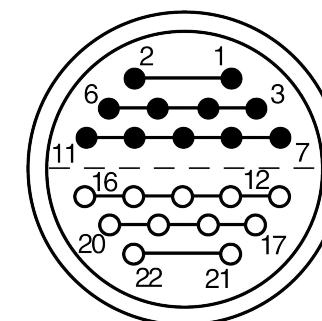

All dimensions are in millimeters (mm)

Alignment Key
Front View

Insert Configuration
Rear View

Note:

1) This picture is generic and for illustrative purposes only, and may show different keying, materials, colour, finish, and contact configuration. Minor shape or feature variations to actual item may be present.

All additional information are documented on the datasheet (See below link or QR Code)
www.lemo.com/pdf/FFA.4S.322.CLAC10.pdf

Model	Series	Insert Config.	Housing	Insulator	Contact	Collet Type	Cable Ø	Variant
FFA	4S	322				CLAC	10	