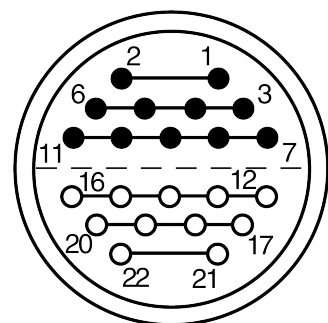

All dimensions are in millimeters (mm)

Alignment Key
Front View

Insert Configuration
Rear View

Note:

1) This picture is generic and for illustrative purposes only, and may show different keying, materials, colour, finish, and contact configuration. Minor shape or feature variations to actual item may be present.

All additional information are documented on the datasheet (See below link or QR Code)
www.lemo.com/pdf/FFA.4S.322.CLAC52.pdf

Model	Series	Insert Config.	Housing	Insulator	Contact	Collet Type	Cable Ø	Variant
FFA	4S	322	CLAC	52				