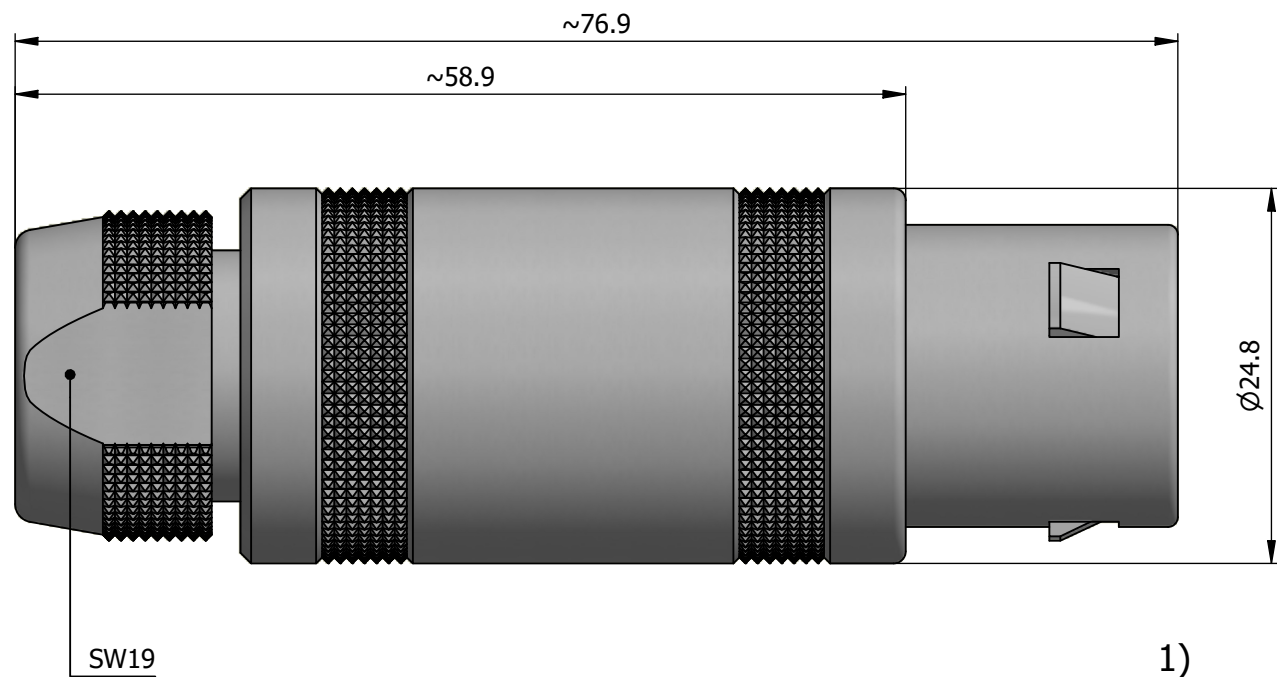

All dimensions are in millimeters (mm)

Alignment Key
Front View

Insert Configuration
Rear View

Note:

1) This picture is generic and for illustrative purposes only, and may show different keying, materials, colour, finish, and contact configuration. Minor shape or feature variations to actual item may be present.

All additional information are documented on the datasheet (See below link or QR Code)
www.lemo.com/pdf/FFA.4S.322.CLAC52.pdf

Model	Series	Insert Config.	Housing	Insulator	Contact	Collet Type	Cable Ø	Variant
FFA	4S	322	CLAC	52				