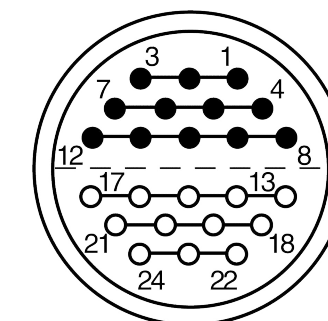

All dimensions are in millimeters (mm)

Alignment Key
Front View

Insert Configuration
Rear View

Note:

1) This picture is generic and for illustrative purposes only, and may show different keying, materials, colour, finish, and contact configuration. Minor shape or feature variations to actual item may be present.

All additional information are documented on the datasheet (See below link or QR Code)
www.lemo.com/pdf/FFA.4S.324.CLAC12.pdf

Model	Series	Insert Config.	Housing	Insulator	Contact	Collet Type	Cable Ø	Variant
FFA	4S	324				CLAC	12	