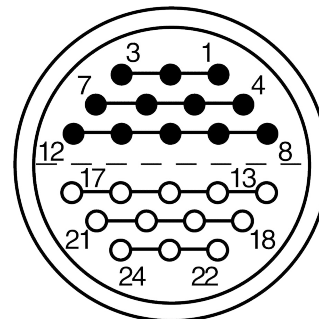

All dimensions are in millimeters (mm)

Alignment Key
Front View

Insert Configuration
Rear View

Note:

1) This picture is generic and for illustrative purposes only, and may show different keying, materials, colour, finish, and contact configuration. Minor shape or feature variations to actual item may be present.

All additional information are documented on the datasheet (See below link or QR Code)
www.lemo.com/pdf/FFA.4S.324.CLAC52.pdf

Model	Series	Insert Config.	Housing	Insulator	Contact	Collet Type	Cable Ø	Variant
FFA	4S	324						CLAC52

Datasheet

Straight plug, cable collet
Series 4S

LEMO SA
Chemin des Champs-Courbes 28
1024 Ecublens - SWITZERLAND

Tel. (+41 21) 695 16 00
email : info@lemo.com
www.lemo.com

CD

Drawn	04.04.2024	MARI / MARI
Checked	04.04.2024	OBAR
Modified	00	04.04.2024 / MARI
DO NOT SCALE DRAWING		