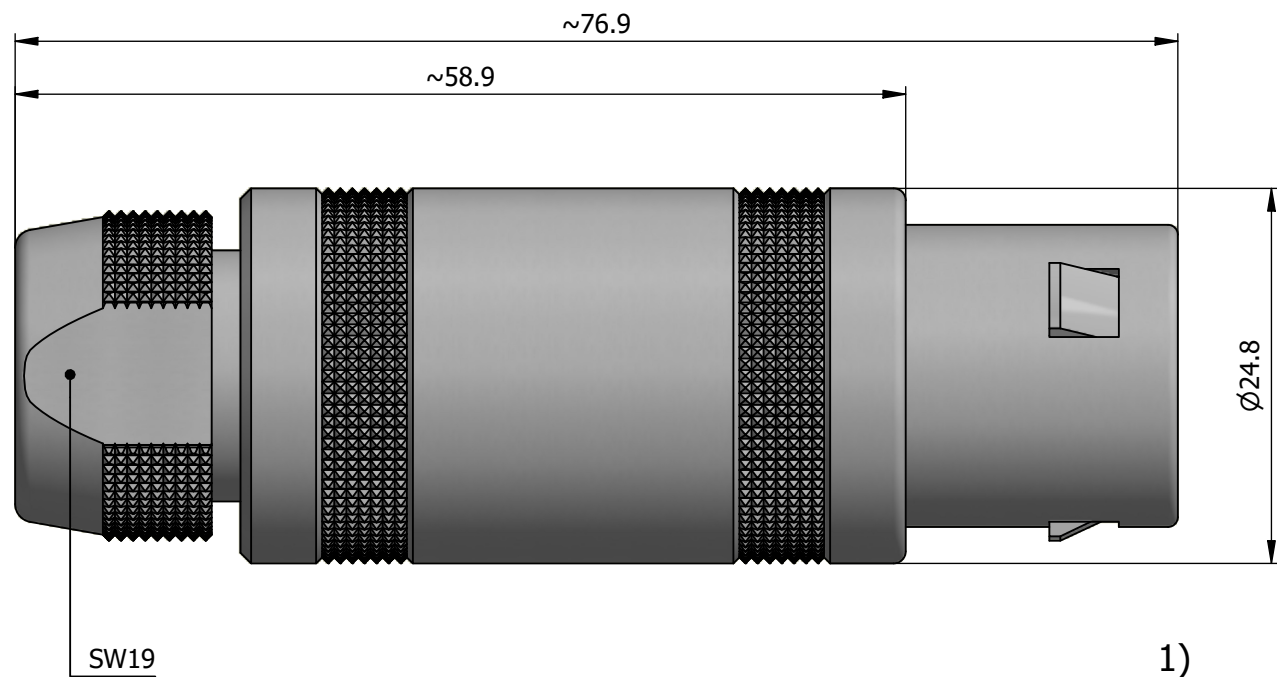

All dimensions are in millimeters (mm)

Alignment Key
Front View

Insert Configuration
Rear View

Note:

1) This picture is generic and for illustrative purposes only, and may show different keying, materials, colour, finish, and contact configuration. Minor shape or feature variations to actual item may be present.

All additional information are documented on the datasheet (See below link or QR Code)
www.lemo.com/pdf/FFA.4S.324.CLAC52.pdf

Model	Series	Insert Config.	Housing	Insulator	Contact	Collet Type	Cable Ø	Variant
FFA	4S	324						CLAC52