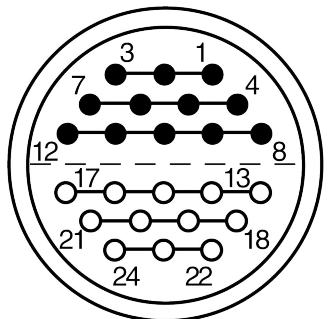

All dimensions are in millimeters (mm)

Alignment Key
Front View

Insert Configuration
Rear View

Note:

1) This picture is generic and for illustrative purposes only, and may show different keying, materials, colour, finish, and contact configuration. Minor shape or feature variations to actual item may be present.

All additional information are documented on the datasheet (See below link or QR Code)
www.lemo.com/pdf/FFA.4S.324.CLAC82.pdf

Model	Series	Insert Config.	Housing	Insulator	Contact	Collet Type	Cable Ø	Variant
FFA	4S	324	CLAC	82				