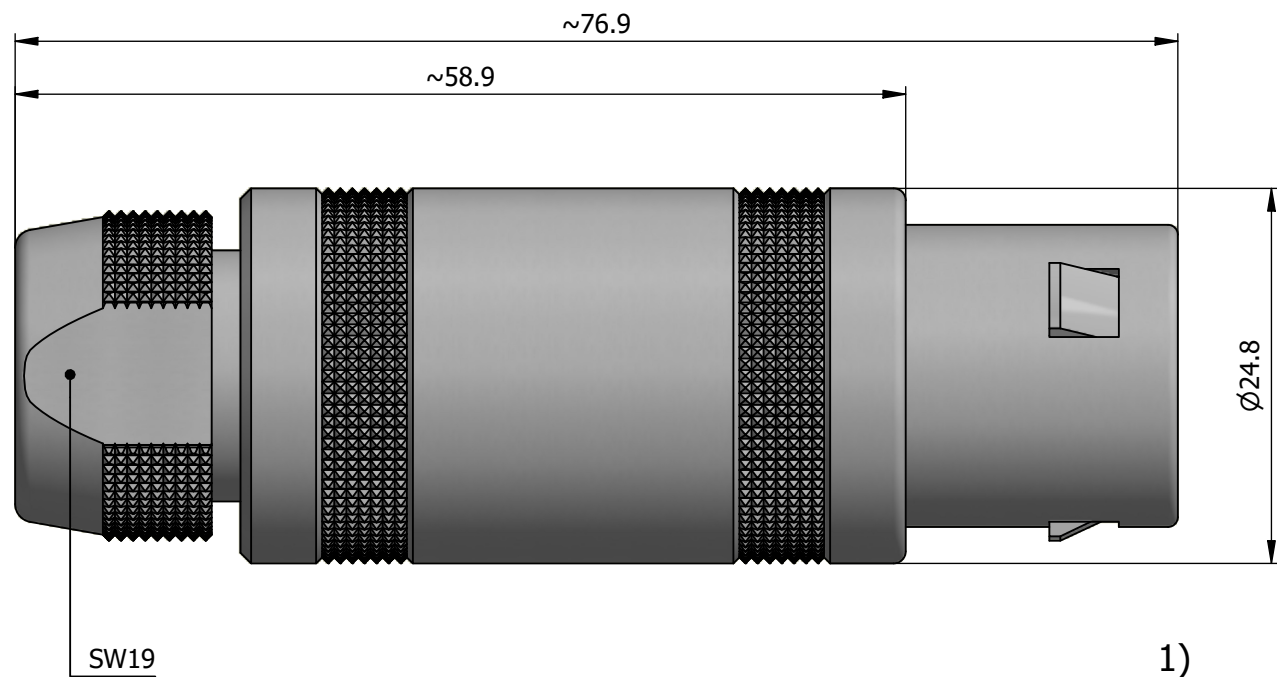

All dimensions are in millimeters (mm)

Alignment Key
Front View

Insert Configuration
Rear View

Note:

1) This picture is generic and for illustrative purposes only, and may show different keying, materials, colour, finish, and contact configuration. Minor shape or feature variations to actual item may be present.

All additional information are documented on the datasheet (See below link or QR Code)
www.lemo.com/pdf/FFA.4S.324.CLAC82.pdf

Model	Series	Insert Config.	Housing	Insulator	Contact	Collet Type	Cable Ø	Variant
FFA	4S	324	CLAC	82				