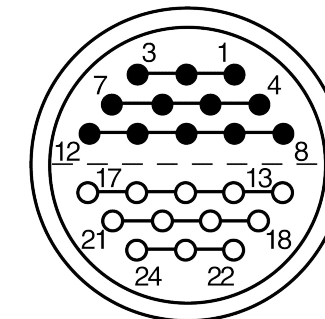

All dimensions are in millimeters (mm)

Alignment Key
Front View

Insert Configuration
Rear View

Note:

1) This picture is generic and for illustrative purposes only, and may show different keying, materials, colour, finish, and contact configuration. Minor shape or feature variations to actual item may be present.

All additional information are documented on the datasheet (See below link or QR Code)
www.lemo.com/pdf/FFA.4S.324.CLAL72.pdf

Model	Series	Insert Config.	Housing	Insulator	Contact	Collet Type	Cable Ø	Variant
FFA	4S	324	CLAL	72				